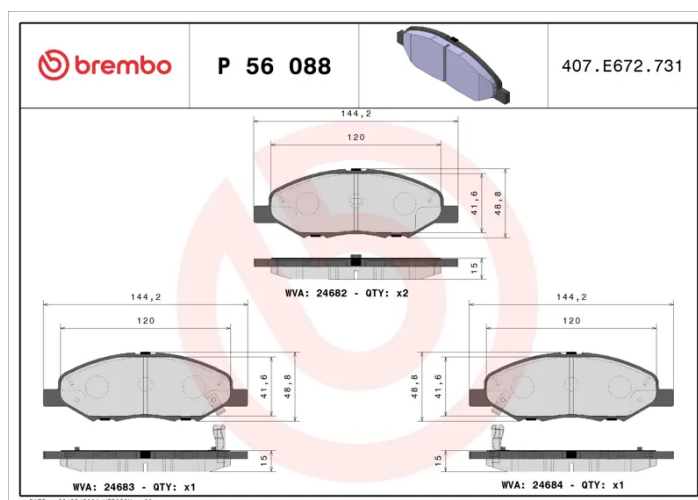

BRAKE PAD

P 56 088

The P 56 088 brake pad is synonymous with reliability

The Brembo brake pad guarantees ultimate safety when braking thanks to the use of more than 100 different compounds, designed according to the type of vehicle and use. Stopping distances reduced to a minimum, maximum driving comfort and silent operation are the most important features of Brembo materials. Brembo brake pads are supplied together with an extensive range of accessories and assembly kits for professional-standard installation.

- ✓ OE-equivalent
- ✓ Brembo quality
- ✓ ECE-R90 certificate
- ✓ Safety
- ✓ Performance
- ✓ Comfort

Technical specifications

EAN code 8020584103401	Axle Front	Thickness 14 mm
Width 145 mm	Height 49 mm	Braking system Sumitomo
Wear indicator Acoustic	WVA number 24682,24683,24684	Accessories With anti-squeal shim