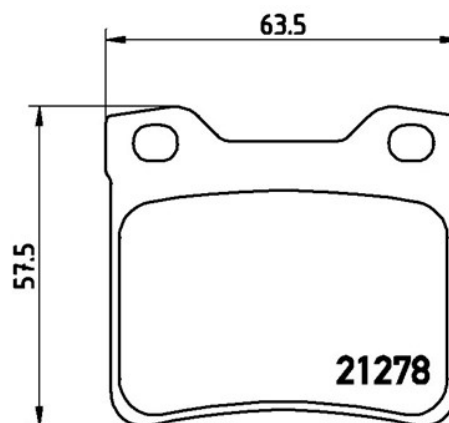

Autovehicule compatibile

PEUGEOT

Model	Tip	kW	An
406 Coupe (8C)	2.0 16V	99	04/99 09/04
605 (6B)	2.0	79	02/90 09/99
605 (6B)	2.0	84	06/89 09/99