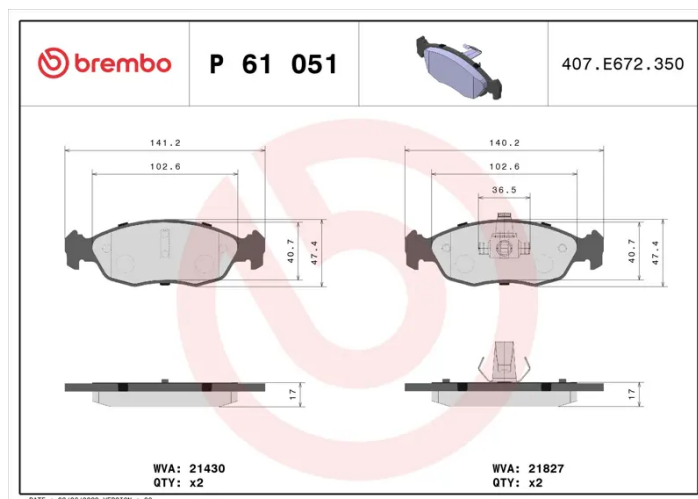

BRAKE PAD

P 61 051

The P 61 051 brake pad is synonymous with reliability

The Brembo brake pad guarantees ultimate safety when braking thanks to the use of more than 100 different compounds, designed according to the type of vehicle and use. Stopping distances reduced to a minimum, maximum driving comfort and silent operation are the most important features of Brembo materials. Brembo brake pads are supplied together with an extensive range of accessories and assembly kits for professional-standard installation.

- ✓ OE-equivalent
- ✓ Brembo quality
- ✓ ECE-R90 certificate
- ✓ Safety
- ✓ Performance
- ✓ Comfort
- ✓ With accessories

Technical specifications

| | | |
|----------------------------------|----------------------------------|---|
| EAN code 8020584056271 | Axle Front | Thickness 17 mm |
| Width 140 mm | Height 47 mm | Braking system Teves |
| Wear indicator Without | WVA number 21430,21827 | Accessories With accessories With anti-squeal shim With piston clip |