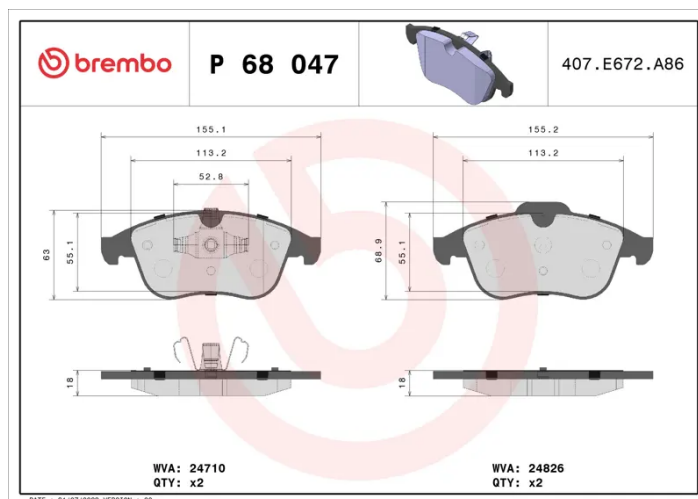

## P 68 047

The P 68 047 brake pad is synonymous with reliability

The Brembo brake pad guarantees ultimate safety when braking thanks to the use of more than 100 different compounds, designed according to the type of vehicle and use. Stopping distances reduced to a minimum, maximum driving comfort and silent operation are the most important features of Brembo materials. Brembo brake pads are supplied together with an extensive range of accessories and assembly kits for professional-standard installation.

### Technical specifications

EAN code <b>8020584061985</b>	Axle <b>Front</b>	Thickness <b>18 mm</b>
Width <b>155 mm</b>	Height <b>63 mm</b>	Braking system <b>Teves</b>
Wear indicator <b>Without</b>	WVA number <b>24710,24826</b>	Accessories <b>With accessories With anti-squeal shim With piston clip</b>