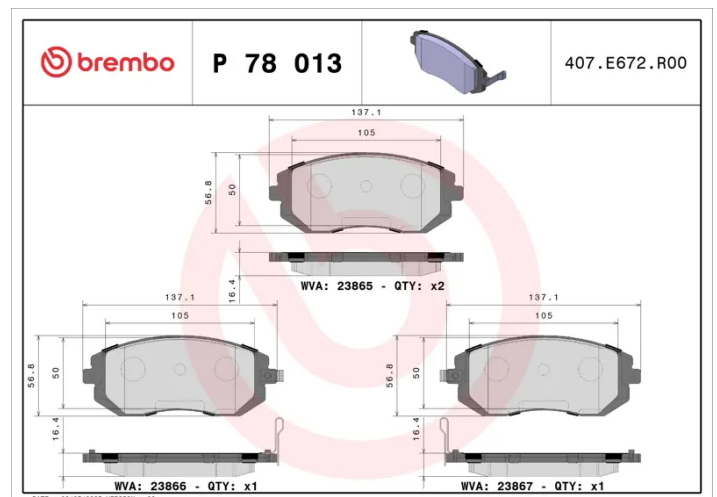

BRAKE PAD

P 78 013

The P 78 013 brake pad is synonymous with reliability

The Brembo brake pad guarantees ultimate safety when braking thanks to the use of more than 100 different compounds, designed according to the type of vehicle and use. Stopping distances reduced to a minimum, maximum driving comfort and silent operation are the most important features of Brembo materials. Brembo brake pads are supplied together with an extensive range of accessories and assembly kits for professional-standard installation.

- ✓ OE-equivalent
- ✓ Brembo quality
- ✓ ECE-R90 certificate
- ✓ Safety
- ✓ Performance
- ✓ Comfort

Technical specifications

EAN code 8020584057209	Axle Front	Thickness 16 mm
Width 137 mm	Height 57 mm	Braking system Tokico
Wear indicator Acoustic	WVA number 23865,23866,23867	Accessories With anti-squeal shim