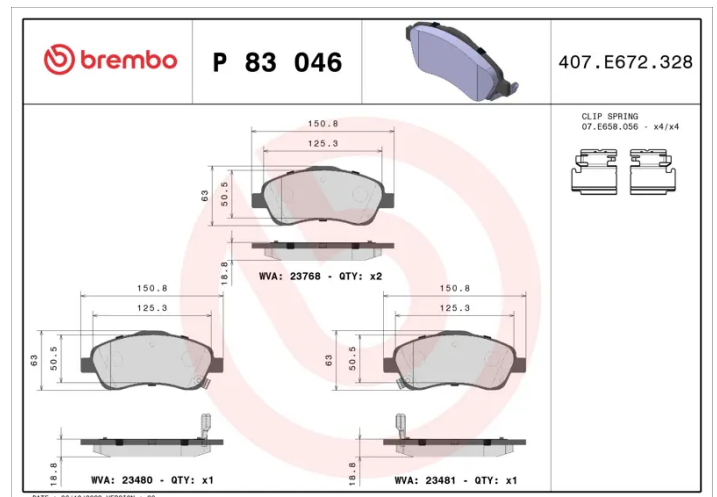

BRAKE PAD

P 83 046

The P 83 046 brake pad is synonymous with reliability

The Brembo brake pad guarantees ultimate safety when braking thanks to the use of more than 100 different compounds, designed according to the type of vehicle and use. Stopping distances reduced to a minimum, maximum driving comfort and silent operation are the most important features of Brembo materials. Brembo brake pads are supplied together with an extensive range of accessories and assembly kits for professional-standard installation.

- ✓ OE-equivalent
- ✓ Brembo quality
- ✓ ECE-R90 certificate
- ✓ Safety
- ✓ Performance
- ✓ Comfort
- ✓ With accessories

Technical specifications

EAN code 8020584057810	Axle Front	Thickness 19 mm
Width 151 mm	Height 63 mm	Braking system Bosch
Wear indicator Acoustic	WVA number 23480,23481,23768	Accessories With accessories With anti-squeal shim