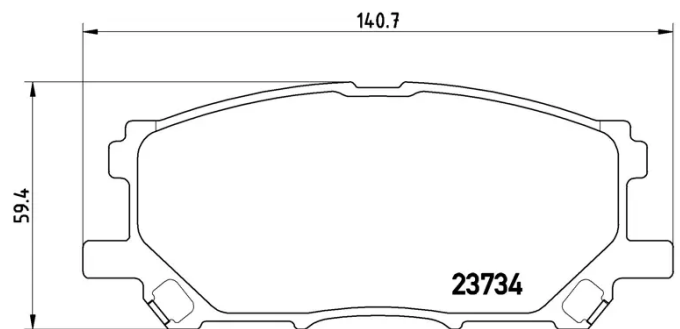

### Technical specifications

EAN code	Axle	Thickness
<b>8020584058022</b>	<b>Front</b>	<b>17 mm</b>
Width	Height	Braking system
<b>141 mm</b>	<b>59 mm</b>	<b>Akebono</b>
Wear indicator	WVA number	Accessories
<b>Acoustic</b>	<b>23734,23989</b>	<b>With anti-squeal shim</b>