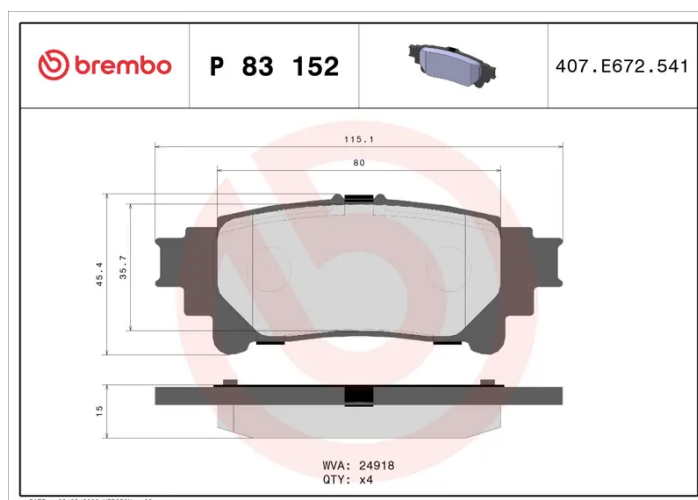

BRAKE PAD

P 83 152

The P 83 152 brake pad is synonymous with reliability

The Brembo brake pad guarantees ultimate safety when braking thanks to the use of more than 100 different compounds, designed according to the type of vehicle and use. Stopping distances reduced to a minimum, maximum driving comfort and silent operation are the most important features of Brembo materials. Brembo brake pads are supplied together with an extensive range of accessories and assembly kits for professional-standard installation.

- ✓ OE-equivalent
- ✓ Brembo quality
- ✓ ECE-R90 certificate
- ✓ Safety
- ✓ Performance
- ✓ Comfort

Technical specifications

EAN code 8020584110843	Axle Rear	Thickness 15 mm
Width 115 mm	Height 46 mm	Braking system Akebono
Wear indicator Without	WVA number 24918	Accessories With anti-squeal shim