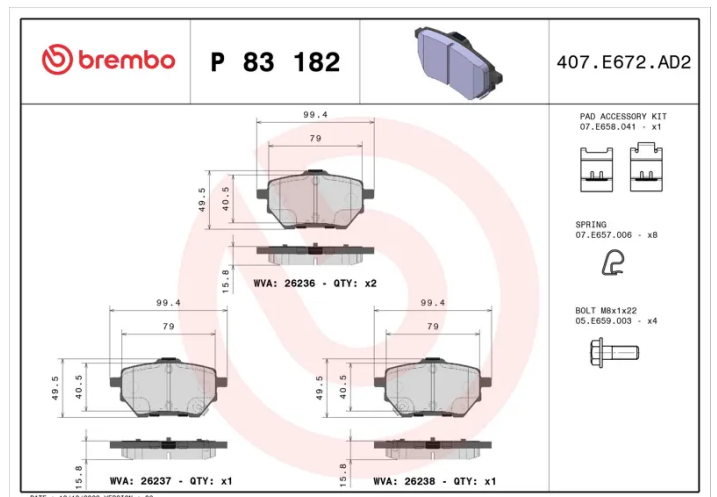

- ✓ OE-equivalent
- ✓ Brembo quality
- ✓ ECE-R90 certificate
- ✓ Safety
- ✓ Performance
- ✓ Comfort
- ✓ With accessories

Technical specifications

EAN code **8020584120033** Axle **Rear** Thickness **16 mm**

Width **100 mm** Height **50 mm**

Wear indicator **Acoustic** WVA number **26236,26237,26238**

Accessories
With accessories
With anti-squeal shim
With brake caliper bolts

COMPATIBLE VEHICLES

COMPATIBLE OE PART NUMBERS