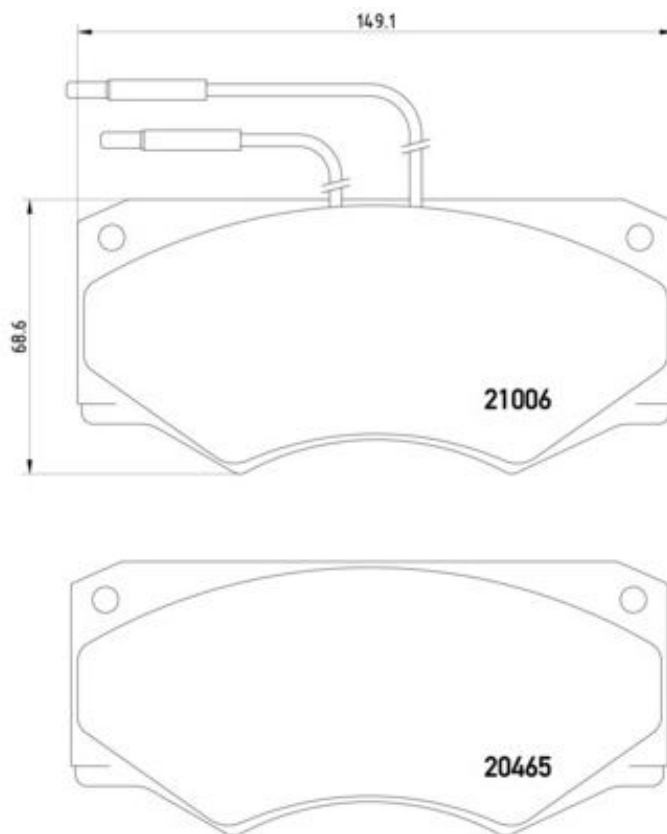

Plăcuțe de frână P A6 002

Specificații tehnice plăcuțe

Osie
Anterioară

WVA
21006, 20465

Lățime
149 mm

Grosime
18 mm

Înălțime
69 mm

Sistem de frânare
Perrot

Accesorii

Sezor uzură
Electric

Cod EAN
8020584059128

Autovehicule compatibile

IVECO				
Model	Tip	kW	An	
DAILY I Box Body / Estate	40-8 V	53	01/83 06/89	
DAILY I Box Body / Estate	45-10 V (10334204, 10334211, 10334212, 10334217,...)	68	01/85 12/89	
DAILY I Box Body / Estate	49-10 V (10354204, 10354211, 10354212, 10354217,...)	68	01/85 12/89	
DAILY I Platform/Chassis	40-8	53	01/83 06/89	
DAILY I Platform/Chassis	45-10 (10331211, 10331212, 10331217, 10331304, 10331311,...)	68	01/85 12/89	
DAILY I Platform/Chassis	49-10 (10350211, 10350304, 10350311, 10350404, 10350411,...)	68	01/85 12/89	
DAILY II Box Body / Estate	40-10 V	76	01/90 04/96	
DAILY II Box Body / Estate	45-10 V (13034204, 13034211, 13034212, 13034224,...)	76	01/89 04/96	
DAILY II Bus	A 40-10 (94139111, 94139131, 94139311, 94139315,...)	76	01/91 12/96	
DAILY II Bus	A 45-10 (95739111, 95739131,	76	05/96 05/99	