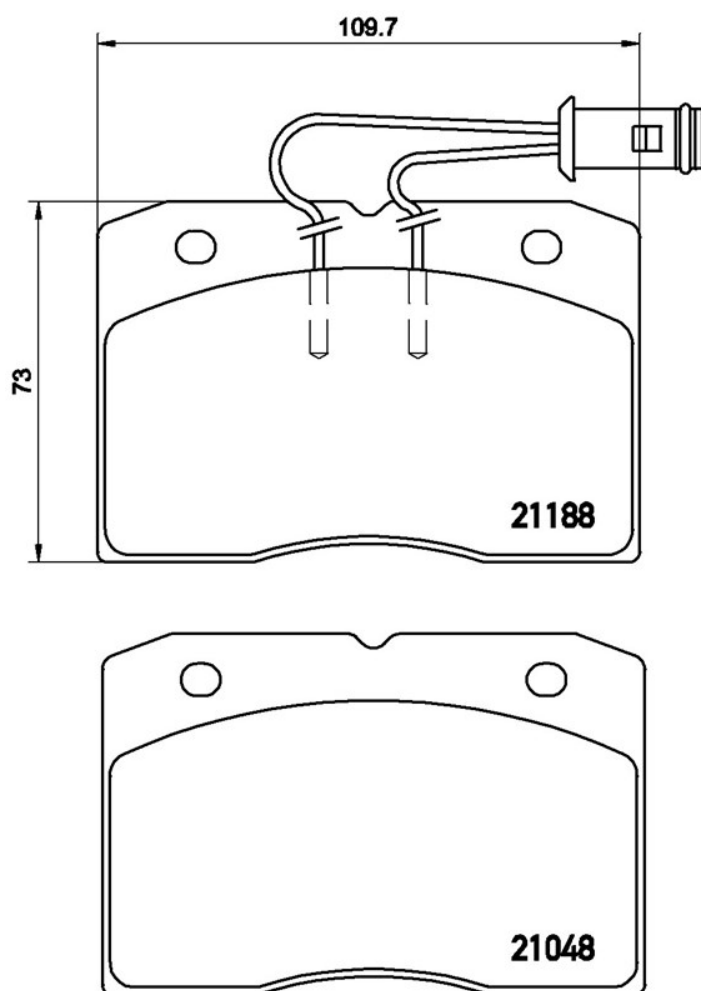

Plăcuțe de frână P A6 009

 **brembo**
AFTERMARKET

Specificații tehnice plăcuțe

Osie
Anterioară

WVA
21048, 21188

Lățime
109,7 mm

Grosime
18,3 mm

Înălțime
73 mm

Sistem de frânare
Brembo

Accesorii

Sezor uzură
Electric

Cod EAN
8020584059197

 **brembo**

Autovehicule compatibile

ALFA ROMEO

Model	Tip	kW	An
AR 8 Box (280_)	2.4 D	53	04/78 08/86
AR 8 Box (280_)	2.4 TD	68	04/85 12/89

AR 8 Box (280_)	2.5 D	55	09/86 12/89
AR 8 Platform/Chassis (280_)	2.4 D	53	04/78 08/86
AR 8 Platform/Chassis (280_)	2.4 TD	68	04/85 12/88
AR 8 Platform/Chassis (280_)	2.5 D	55	09/86 12/89
IVECO			
Model	Tip	kW	An
DAILY I Box Body / Estate	35-10 (10314204, 10314211, 10314212, 10314217, 10314411,...	68	01/85 12/89
DAILY I Box Body / Estate	35-8 (10034131, 10034132, 10034137, 10034224, 10034231,...	53	01/78 12/89
DAILY I Box Body / Estate	40-10 V	68	01/85 12/89
DAILY I Box Body / Estate	40-8 V	53	01/83 06/89
DAILY I Platform/Chassis	35-10 (10310311, 10311111, 10311112, 10311117, 10311211,...	68	01/85 12/89
DAILY I Platform/Chassis	35-8 (10031131, 10031132, 10031137, 10031224, 10031231,...	53	01/78 12/89
DAILY I Platform/Chassis	40-10	68	01/85 12/89
DAILY I Platform/Chassis	40-8	53	01/83 06/89