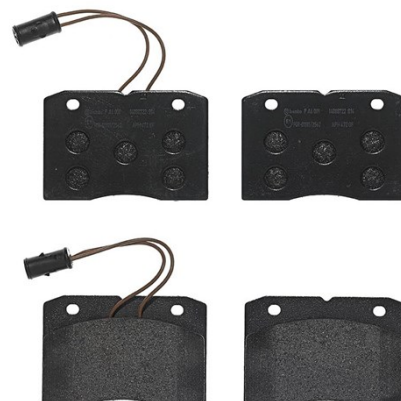

Plăcuțe de frână P A6 009

 **brembo**
AFTERMARKET

Specificații tehnice plăcuțe

Osie
Anterioară

WVA
21048, 21188

Lățime
109,7 mm

Grosime
18,3 mm

Înălțime
73 mm

Sistem de frânare
Brembo

Accesorii

Sezor uzură
Electric

Cod EAN
8020584059197

 **brembo**

Autovehicule compatibile

ALFA ROMEO

Model	Tip	kW	An
AR 8 Box (280_)	2.4 D	53	04/78 08/86
AR 8 Box (280_)	2.4 TD	68	04/85 12/89

AR 8 Box (280_)	2.5 D	55	09/86 12/89
AR 8 Platform/Chassis (280_)	2.4 D	53	04/78 08/86
AR 8 Platform/Chassis (280_)	2.4 TD	68	04/85 12/88
AR 8 Platform/Chassis (280_)	2.5 D	55	09/86 12/89
IVECO			
Model	Tip	kW	An
DAILY I Box Body / Estate	35-10 (10314204, 10314211, 10314212, 10314217, 10314411,...	68	01/85 12/89
DAILY I Box Body / Estate	35-8 (10034131, 10034132, 10034137, 10034224, 10034231,...	53	01/78 12/89
DAILY I Box Body / Estate	40-10 V	68	01/85 12/89
DAILY I Box Body / Estate	40-8 V	53	01/83 06/89
DAILY I Platform/Chassis	35-10 (10310311, 10311111, 10311112, 10311117, 10311211,...	68	01/85 12/89
DAILY I Platform/Chassis	35-8 (10031131, 10031132, 10031137, 10031224, 10031231,...	53	01/78 12/89
DAILY I Platform/Chassis	40-10	68	01/85 12/89
DAILY I Platform/Chassis	40-8	53	01/83 06/89