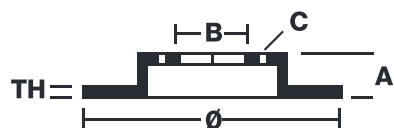

Technical specifications

Diameter	Thickness (TH)	Height (A)
360 mm	26 mm	51 mm
Number of holes (C)	Brake disc type	Centering
5	Solid	67 mm
Min. thickness	Axle	
24 mm	Rear	
Units per box	EAN code	
1	8020584606636