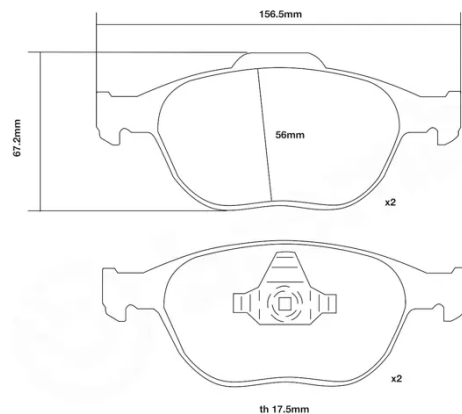

Technical specifications

Width **157 mm** Thickness **18 mm**

WVA number **23440,23441** Axle **Front**

EAN code **8020584602317**