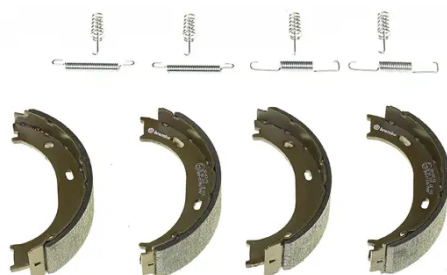

SHOE

S 50 510

The S 50 510 brake shoe is synonymous with reliability

Brembo brake shoes of original equipment quality guarantee the safe and reliable performance of your drum braking system. All Brembo brake shoes are accompanied by a ECE-R90 homologation certificate.

- ✓ OE-equivalent
- ✓ Brembo quality
- ✓ ECE-R90 certificate
- ✓ Safety
- ✓ Durability
- ✓ With accessories

Technical specifications

EAN code
8432509641996

Rear

Diameter
160 mm

Width
40 mm

Braking system
Bosch

Parking brake lever
With accessories

Type
Parking brake

COMPATIBLE VEHICLES

COMPATIBLE OE PART NUMBERS

0034203420	MERCEDES-BENZ
------------	---------------

A0024205820	MERCEDES-BENZ
-------------	---------------