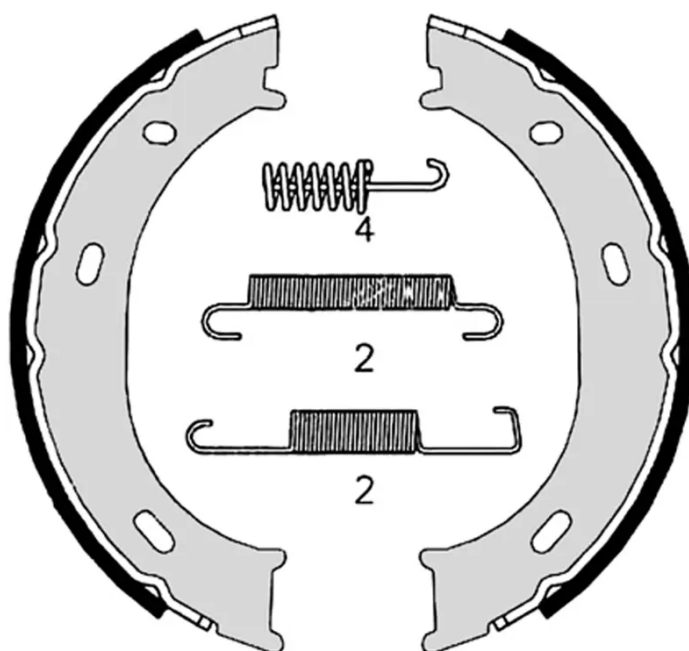

SHOE

S 50 510

The S 50 510 brake shoe is synonymous with reliability

Brembo brake shoes of original equipment quality guarantee the safe and reliable performance of your drum braking system. All Brembo brake shoes are accompanied by a ECE-R90 homologation certificate.

- ✓ OE-equivalent
- ✓ Brembo quality
- ✓ ECE-R90 certificate
- ✓ Safety
- ✓ Durability
- ✓ With accessories

Technical specifications

EAN code
8432509641996

Rear

Diameter
160 mm

Width
40 mm

Braking system
Bosch

Parking brake lever
With accessories

Type
Parking brake

COMPATIBLE VEHICLES

COMPATIBLE OE PART NUMBERS

0034203420	MERCEDES-BENZ
------------	---------------

A0024205820	MERCEDES-BENZ
-------------	---------------