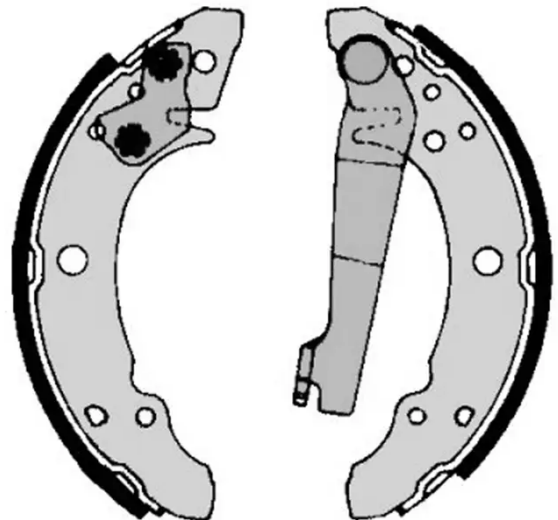

## S 85 507

The S 85 507 brake shoe is synonymous with reliability

Brembo brake shoes of original equipment quality guarantee the safe and reliable performance of your drum braking system. All Brembo brake shoes are accompanied by a ECE-R90 homologation certificate.

### Technical specifications

EAN code  
8432509644980

Rear

Diameter  
180 mm

Width  
31 mm

Braking system  
ATE

Parking brake lever  
With handbrake lever

COMPATIBLE VEHICLES