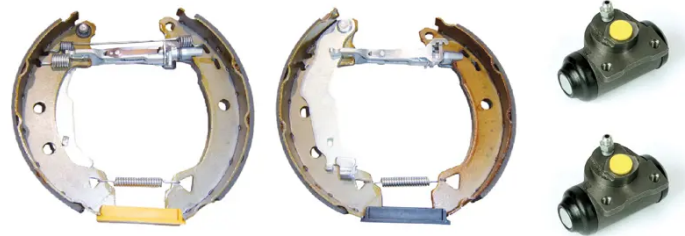

SHOE KIT K 23 040

The K 23 040 shoe kit is synonymous with reliability

The Brembo Kit & Fit is the ideal solution for the maintenance of drum brakes: everything you need for quick and efficient servicing is supplied in a single pre-assembled package, all with guaranteed Brembo quality. The kit contains all the components necessary for drum brake maintenance: shoes, brake wheel cylinders, springs, lubricant, and fixing kit.

- ✓ OE-equivalent
- ✓ Brembo quality
- ✓ ECE-R90 certificate
- ✓ Safety
- ✓ Durability
- ✓ Quick assembly
- ✓ With accessories
- ✓ Pre-Assembled Kit

Technical specifications

EAN code	Axle	Diameter
8020584075333	Rear	203 mm
Width	Master cylinder diameter	Type of assembly
39 mm	22 mm	Pre-assembled
Braking system	Brake proportioning valve	
Bendix		