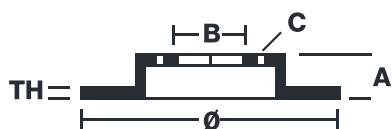

BRAKE DISC XTRA

08.5334.1X

The 08.5334.1X Xtra brake disc is synonymous with reliability

The Brembo Xtra brake disc features holes on the braking surface. The holes are designed to improve the cooling of the braking system, to generate greater fading resistance and grip in the initial stages of braking. The sports look is also enhanced by the presence of the UV paint.

- ✓ Brembo quality
- ✓ ECE-R90 certificate
- ✓ Performance
- ✓ Sports driving
- ✓ Sporty look
- ✓ Anti-corrosion
- ✓ Fastening screws

Technical specifications

EAN code
8020584215241

Axle
Rear

Diameter \varnothing
247 mm