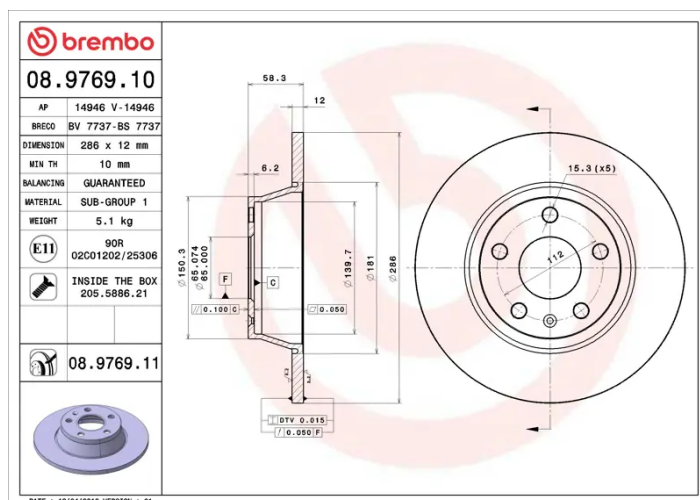

### Technical specifications

EAN code  
**8020584976913**

Axle  
**Rear**

Diameter  $\varnothing$   
**286 mm**

Thickness (TH)  
**12 mm**

Height (A)  
**58 mm**

Number of holes (C)  
**5**

Brake disc type  
**Solid**

Centering (B)  
**65 mm**

Min. thickness  
**10 mm**

Tightening torque  
**120 Nm**

COMPATIBLE VEHICLES