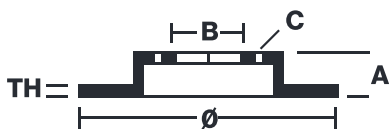

## 08.9769.10

The **08.9769.10** brake disc is synonymous with reliability

The Brembo brake disc is fully interchangeable with an Original Equipment brake disc. The control of the entire production cycle allows Brembo to offer brake discs with outstanding performance levels, reliability, durability and comfort in all conditions of use. All Brembo brake discs are accompanied by the ECE-R90 homologation.

### Technical specifications

EAN code  
**8020584976913**

Axle  
**Rear**

Diameter  $\varnothing$   
**286 mm**

Thickness (TH)  
**12 mm**

Height (A)  
**58 mm**

Number of holes (C)  
**5**

Brake disc type  
**Solid**