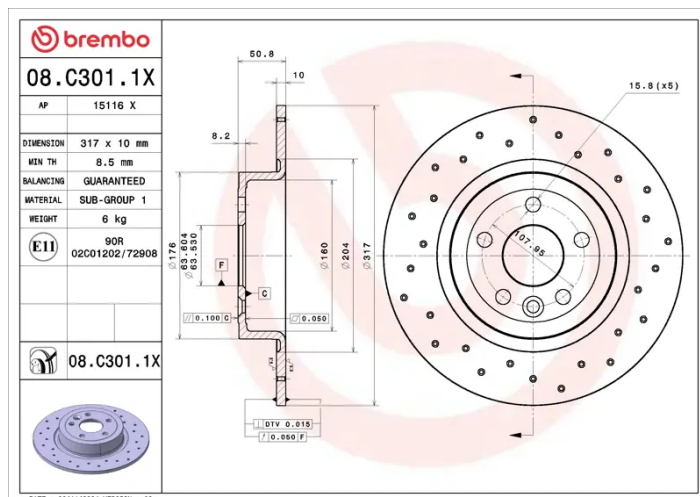

- ✓ Brembo quality
- ✓ ECE-R90 certificate
- ✓ Performance
- ✓ Sports driving
- ✓ Sporty look
- ✓ Anti-corrosion

Technical specifications

EAN code
8020584341568

Axle
Rear

Diameter Ø
317 mm

Thickness (TH)
10 mm

Height (A)
50,8 mm

Number of holes (C)
5

Brake disc type
Solid

Centering (B)
63 mm

Min. thickness
8,5 mm

COMPATIBLE VEHICLES

COMPATIBLE OE PART NUMBERS

GJ322A315AA