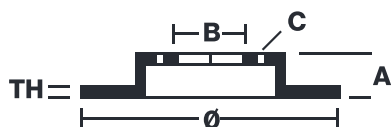

BRAKE DISC XTRA

08.C301.1X

The **08.C301.1X Xtra** brake disc is **synonymous with reliability**

The Brembo Xtra brake disc features holes on the braking surface. The holes are designed to improve the cooling of the braking system, to generate greater fading resistance and grip in the initial stages of braking. The sports look is also enhanced by the presence of the UV paint.

- ✓ Brembo quality
- ✓ ECE-R90 certificate
- ✓ Performance
- ✓ Sports driving
- ✓ Sporty look
- ✓ Anti-corrosion

Technical specifications

EAN code
8020584341568

Axle
Rear

Diameter Ø
317 mm

Thickness (TH)
10 mm