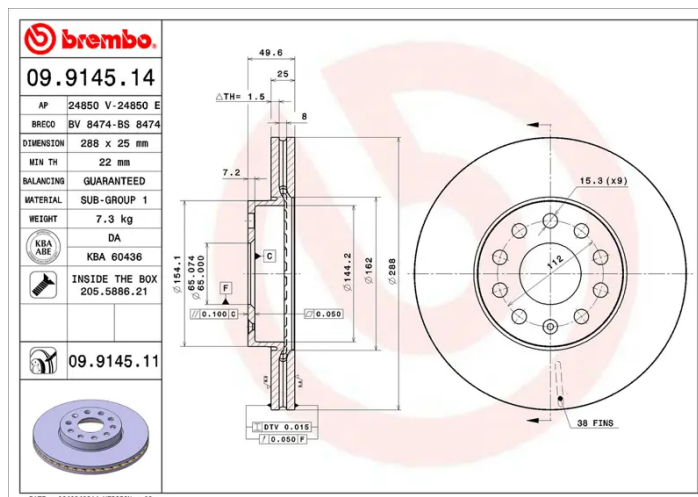

- ✓ OE-equivalent
- ✓ Brembo quality
- ✓ ECE-R90 certificate
- ✓ Safety
- ✓ Anti-corrosion
- ✓ Fastening screws

Technical specifications

EAN code
8020584024287

Axle
Front

Diameter Ø
288 mm

Thickness (TH)
25 mm

Height (A)
50 mm

Number of holes (C)
5

Brake disc type
Ventilated

Centering (B)
65 mm

Min. thickness
22 mm

Tightening torque
120 Nm

COMPATIBLE VEHICLES

COMPATIBLE OE PART NUMBERS