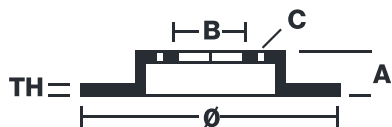

BRAKE DISC PAINTED

09.9145.11

The 09.9145.11 painted brake disc is synonymous with reliability

The Brembo brake disc with special UV paint treatment guarantees superior corrosion resistance for the product, thanks to the protective coating on the outer edges and on the disc hub. The UV paint not only gives the disc a clean, shiny appearance but is also beneficial for the environment as the water-based UV paint treatment does not require the use of chemical solvents and is a low energy consumption process.

- ✓ OE-equivalent
- ✓ Brembo quality
- ✓ ECE-R90 certificate
- ✓ Safety
- ✓ Anti-corrosion
- ✓ Fastening screws

Technical specifications

EAN code
8020584024287

Axle
Front

Diameter Ø
288 mm

Thickness (TH)
25 mm