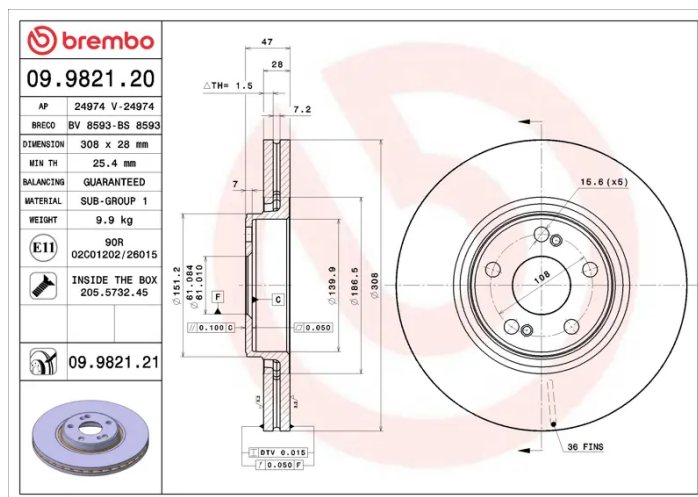

BRAKE DISC

09.9821.20

The **09.9821.20** brake disc is synonymous with reliability

The Brembo brake disc is fully interchangeable with an Original Equipment brake disc. The control of the entire production cycle allows Brembo to offer brake discs with outstanding performance levels, reliability, durability and comfort in all conditions of use. All Brembo brake discs are accompanied by the ECE-R90 homologation.

- ✓ OE-equivalent
- ✓ Brembo quality
- ✓ ECE-R90 certificate
- ✓ Safety
- ✓ Fastening screws

Technical specifications

EAN code
8020584982129

Axle
Front

Diameter Ø
308 mm

Thickness (TH)
28 mm

Height (A)
47 mm

Number of holes (C)
5

Brake disc type
Ventilated

Centering (B)
61 mm

Min. thickness
25,4 mm

Tightening torque
130 Nm

COMPATIBLE VEHICLES

COMPATIBLE OE PART NUMBERS

7701207378 RENAULT