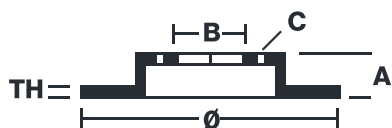

BRAKE DISC

09.9821.20

The **09.9821.20** brake disc is synonymous with reliability

The Brembo brake disc is fully interchangeable with an Original Equipment brake disc. The control of the entire production cycle allows Brembo to offer brake discs with outstanding performance levels, reliability, durability and comfort in all conditions of use. All Brembo brake discs are accompanied by the ECE-R90 homologation.

- ✓ OE-equivalent
- ✓ Brembo quality
- ✓ ECE-R90 certificate
- ✓ Safety
- ✓ Fastening screws

Technical specifications

EAN code
8020584982129

Axle
Front

Diameter Ø
308 mm

Thickness (TH)
28 mm

Height (A)
47 mm