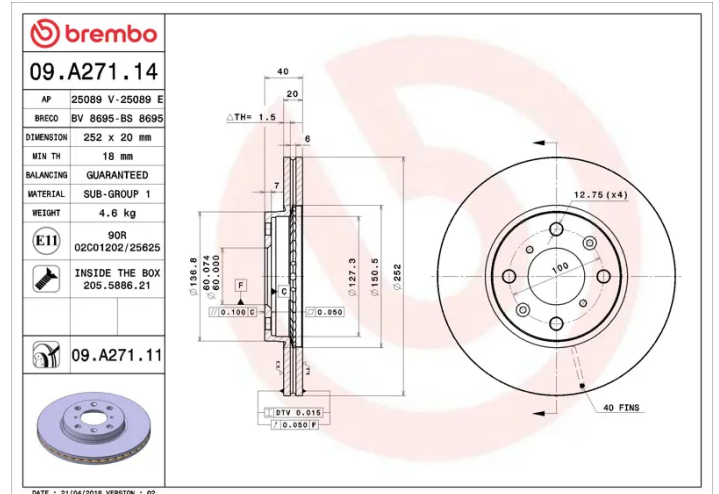

### Technical specifications

EAN code  
**8020584016299**

Axle  
**Front**

Diameter Ø  
**252 mm**

Thickness (TH)  
**20 mm**

Height (A)  
**40 mm**

Number of holes (C)  
**4**

Brake disc type  
**Ventilated**

Centering (B)  
**60 mm**

Min. thickness  
**18 mm**

Tightening torque  
**85 Nm**

**COMPATIBLE VEHICLES**