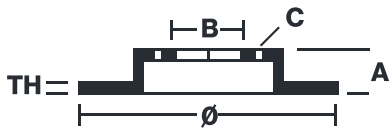

## 09.A271.14

The **09.A271.14** brake disc is synonymous with reliability

The Brembo brake disc is fully interchangeable with an Original Equipment brake disc. The control of the entire production cycle allows Brembo to offer brake discs with outstanding performance levels, reliability, durability and comfort in all conditions of use. All Brembo brake discs are accompanied by the ECE-R90 homologation.

### Technical specifications

EAN code  
**8020584016299**

Axle  
**Front**

Diameter Ø  
**252 mm**

Thickness (TH)  
**20 mm**

Height (A)  
**40 mm**

Number of holes (C)  
**4**

Brake disc type  
**Ventilated**