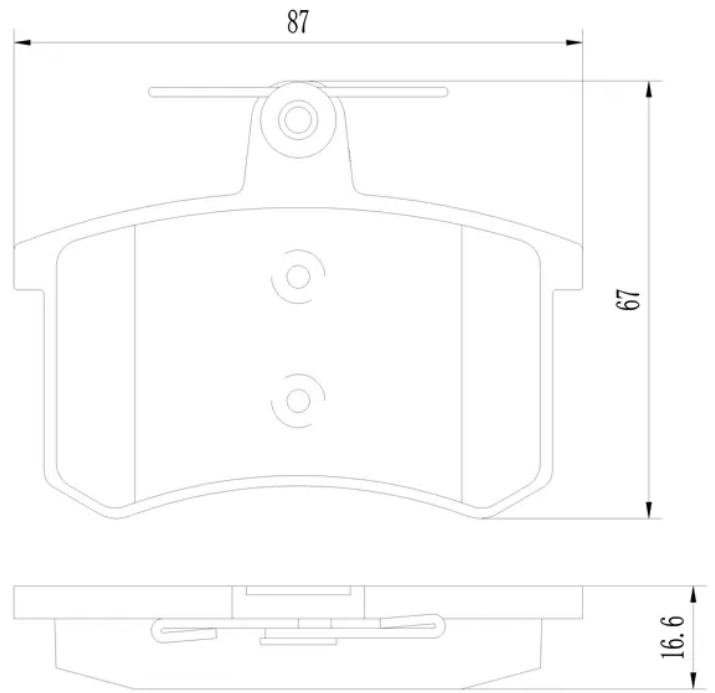

Technical specifications

EAN code
8020584099995

Axle
Rear

Thickness
17 mm

Width
87 mm

Height
67 mm

Braking system
Lucas

Wear indicator
Without

WVA number
21144

Accessories
With accessories
With anti-squeal
shim
With brake caliper
bolts

4PCS/SET

COMPATIBLE VEHICLES