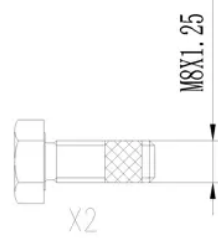

Technical specifications

EAN code
8020584099995

Axle
Rear

Thickness
17 mm

Width
87 mm

Height
67 mm

Braking system
Lucas

Wear indicator
Without

WVA number
21144

Accessories
With accessories
With anti-squeal
shim
With brake caliper
bolts

4PCS/SET

COMPATIBLE VEHICLES