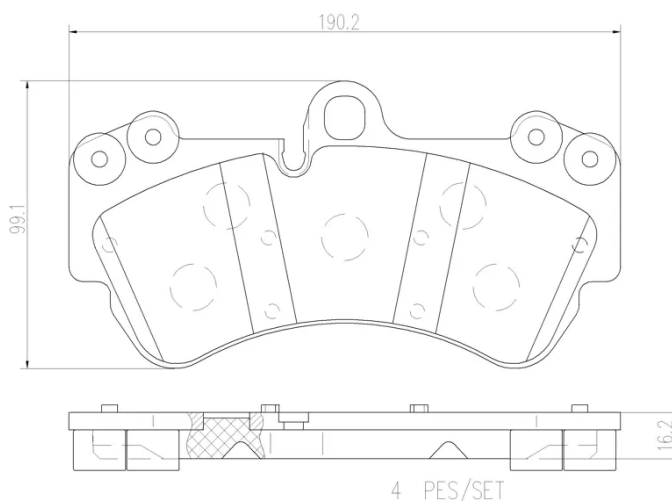

## Technical specifications

EAN code <b>8020584081952</b>	Axle <b>Front</b>	Thickness <b>16 mm</b>
Width <b>190 mm</b>	Height <b>99 mm</b>	Braking system <b>Brembo</b>
Wear indicator <b>Prepared for wear indicator</b>	WVA number <b>23692</b>	Accessories <b>With anti-squeal shim With counterweights</b>