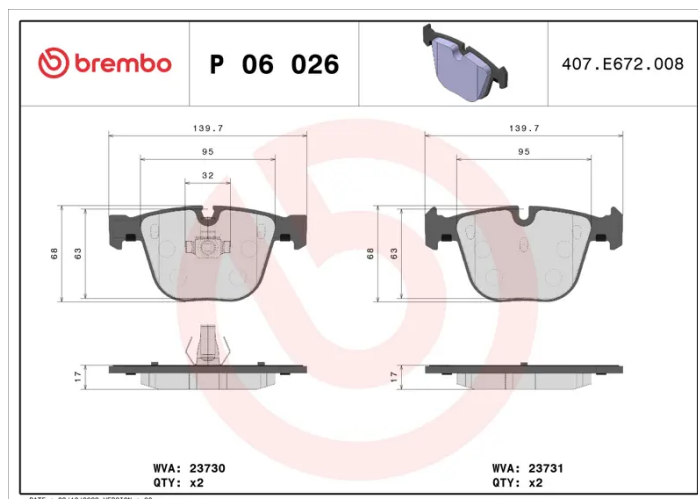

- ✓ OE-equivalent
- ✓ Brembo quality
- ✓ ECE-R90 certificate
- ✓ Safety
- ✓ Performance
- ✓ Comfort
- ✓ With accessories

Technical specifications

EAN code
8020584050262

Axle
Rear

Thickness
17 mm

Width
140 mm

Height
67 mm

Braking system
Teves

Wear indicator
Prepared for wear indicator

WVA number
23730,23731

Accessories
**With accessories
With anti-squeal shim
With piston clip**

COMPATIBLE VEHICLES

COMPATIBLE OE PART NUMBERS