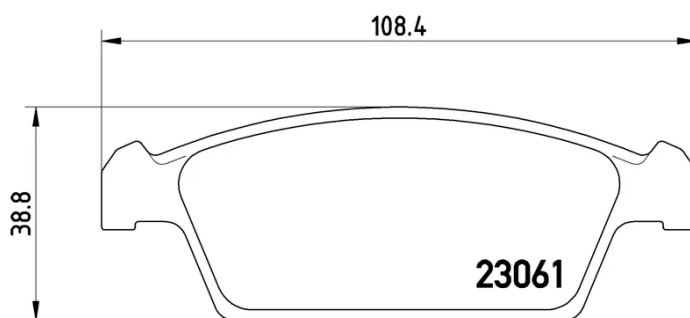

BRAKE PAD

P 15 001

The P 15 001 brake pad is synonymous with reliability

The Brembo brake pad guarantees ultimate safety when braking thanks to the use of more than 100 different compounds, designed according to the type of vehicle and use. Stopping distances reduced to a minimum, maximum driving comfort and silent operation are the most important features of Brembo materials. Brembo brake pads are supplied together with an extensive range of accessories and assembly kits for professional-standard installation.

- ✓ OE-equivalent
- ✓ Brembo quality
- ✓ ECE-R90 certificate
- ✓ Safety
- ✓ Performance
- ✓ Comfort

Technical specifications

EAN code	Axle	Thickness
8020584050545	Front	14 mm
Width	Height	Braking system
108 mm	39 mm	Sumitomo
Wear indicator	WVA number	Accessories
Without	23061	With anti-squeal shim