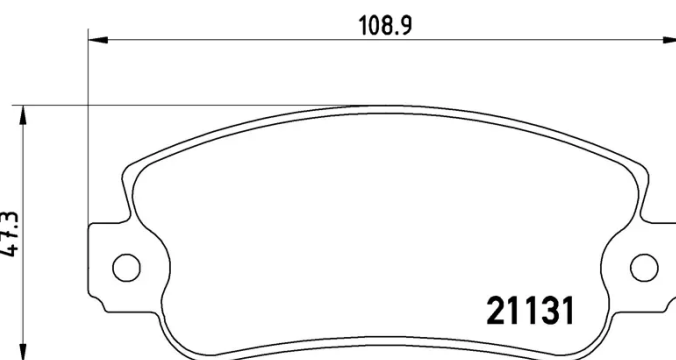

## P 23 029

The P 23 029 brake pad is synonymous with reliability

The Brembo brake pad guarantees ultimate safety when braking thanks to the use of more than 100 different compounds, designed according to the type of vehicle and use. Stopping distances reduced to a minimum, maximum driving comfort and silent operation are the most important features of Brembo materials. Brembo brake pads are supplied together with an extensive range of accessories and assembly kits for professional-standard installation.

### Technical specifications

EAN code	Axle	Thickness
<b>8020584050996</b>	<b>Front</b>	<b>15 mm</b>
Width	Height	Braking system
<b>109 mm</b>	<b>47 mm</b>	<b>Bendix</b>
Wear indicator	WVA number	Accessories
<b>Without</b>	<b>21131</b>	<b>With anti-squeal shim</b>