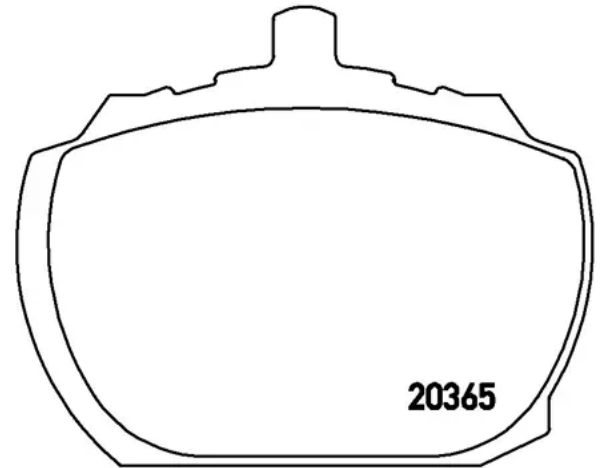

- ✓ OE-equivalent
- ✓ Brembo quality
- ✓ ECE-R90 certificate
- ✓ Safety
- ✓ Performance
- ✓ Comfort
- ✓ With accessories

Technical specifications

EAN code
8020584051764

Axle
Front

Thickness
15 mm

Width
89 mm

Height
71 mm

Braking system
Lockheed

Wear indicator
Without

WVA number
20364,20365

Accessories
With accessories
With anti-squeal shim

COMPATIBLE VEHICLES

COMPATIBLE OE PART NUMBERS

91109274	BEDFORD
91126365	BEDFORD
RTC3261	DAF
1571569	FORD
1642643	FORD
5010540	FORD
5015932	FORD
5018907	FORD
5022397	FORD
571569	FORD
6567001	FORD
76VB2K021AA	FORD
86VB2K021BB	FORD
86VX2K021AA	FORD
87VX2K021BA	FORD
89VB2K021BA	FORD
89VX2K021AA	FORD
89VX2KO21AA	FORD
A82SX2K021LA	FORD
RTGBP3400	RELIANCE
AEU1546	ROVER
GBP242	ROVER
513083	TRIUMPH
520243	TRIUMPH
GBP245	TRIUMPH
91014594	VAUXHALL