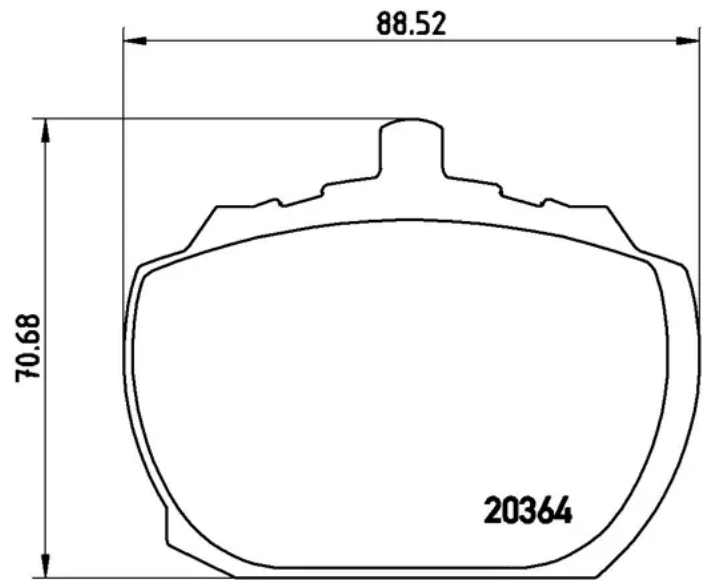

- ✓ OE-equivalent
- ✓ Brembo quality
- ✓ ECE-R90 certificate
- ✓ Safety
- ✓ Performance
- ✓ Comfort
- ✓ With accessories

Technical specifications

EAN code
8020584051764

Axle
Front

Thickness
15 mm

Width
89 mm

Height
71 mm

Braking system
Lockheed

Wear indicator
Without

WVA number
20364,20365

Accessories
With accessories
With anti-squeal shim

COMPATIBLE VEHICLES

COMPATIBLE OE PART NUMBERS

91109274	BEDFORD
91126365	BEDFORD
RTC3261	DAF
1571569	FORD
1642643	FORD
5010540	FORD
5015932	FORD
5018907	FORD
5022397	FORD
571569	FORD
6567001	FORD
76VB2K021AA	FORD
86VB2K021BB	FORD
86VX2K021AA	FORD
87VX2K021BA	FORD
89VB2K021BA	FORD
89VX2K021AA	FORD
89VX2KO21AA	FORD
A82SX2K021LA	FORD
RTGBP3400	RELIANCE
AEU1546	ROVER
GBP242	ROVER
513083	TRIUMPH
520243	TRIUMPH
GBP245	TRIUMPH
91014594	VAUXHALL