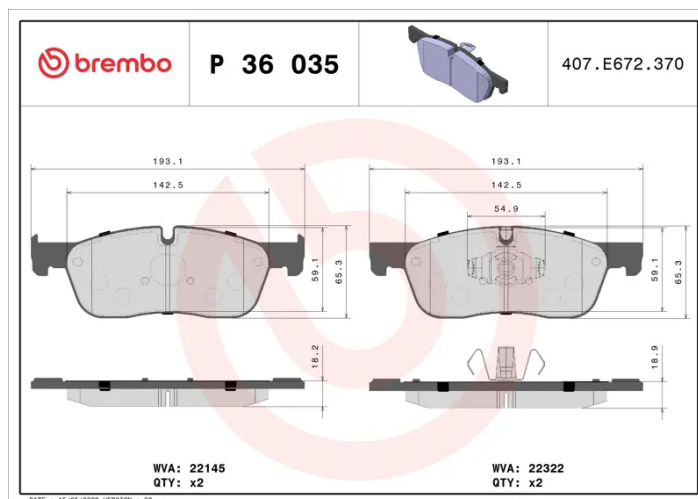

BRAKE PAD

P 36 035

The P 36 035 brake pad is synonymous with reliability

The Brembo brake pad guarantees ultimate safety when braking thanks to the use of more than 100 different compounds, designed according to the type of vehicle and use. Stopping distances reduced to a minimum, maximum driving comfort and silent operation are the most important features of Brembo materials. Brembo brake pads are supplied together with an extensive range of accessories and assembly kits for professional-standard installation.

- ✓ OE-equivalent
- ✓ Brembo quality
- ✓ ECE-R90 certificate
- ✓ Safety
- ✓ Performance
- ✓ Comfort
- ✓ With accessories

Technical specifications

EAN code 8020584084526	Axle Front	Thickness 18 mm
Width 193 mm	Height 66 mm	Braking system Teves
Wear indicator Prepared for wear indicator	WVA number 22145,22322	Accessories With accessories With anti-squeal shim With piston clip