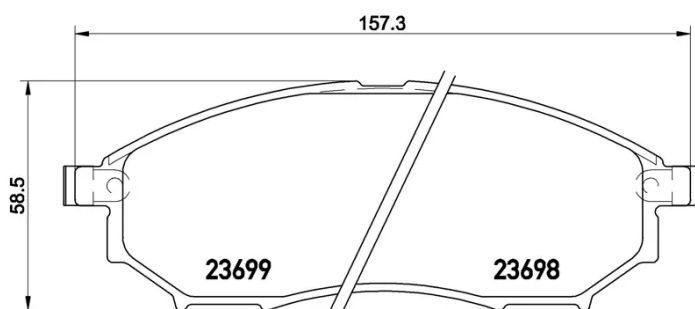

## P 56 094

The P 56 094 brake pad is synonymous with reliability

The Brembo brake pad guarantees ultimate safety when braking thanks to the use of more than 100 different compounds, designed according to the type of vehicle and use. Stopping distances reduced to a minimum, maximum driving comfort and silent operation are the most important features of Brembo materials. Brembo brake pads are supplied together with an extensive range of accessories and assembly kits for professional-standard installation.

### Technical specifications

EAN code <b>8020584109557</b>	Axle <b>Front</b>	Thickness <b>17 mm</b>
Width <b>157 mm</b>	Height <b>59 mm</b>	Braking system <b>Sumitomo</b>
Wear indicator <b>Acoustic</b>	WVA number <b>23698,23699</b>	Accessories <b>With anti-squeal shim</b>