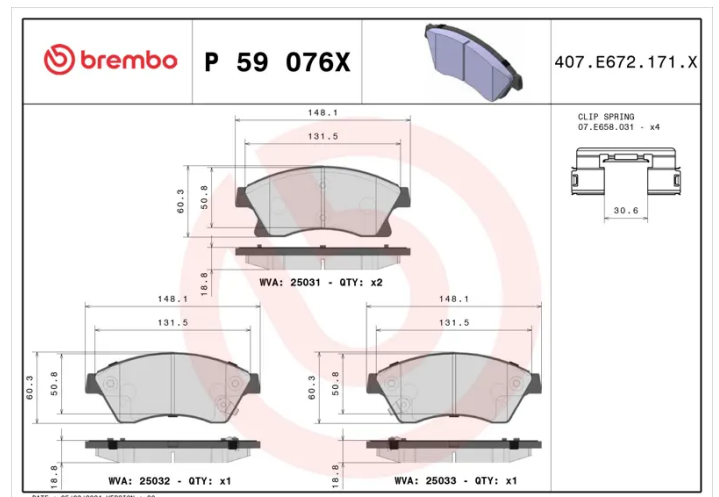

### Technical specifications

EAN code <b>8020584069073</b>	Axle <b>Front</b>	Thickness <b>19 mm</b>
Width <b>148 mm</b>	Height <b>60 mm</b>	Braking system <b>Bosch</b>
Wear indicator <b>Acoustic</b>	WVA number <b>25031,25032,25033</b>	Accessories <b>With accessories With anti-squeal shim</b>