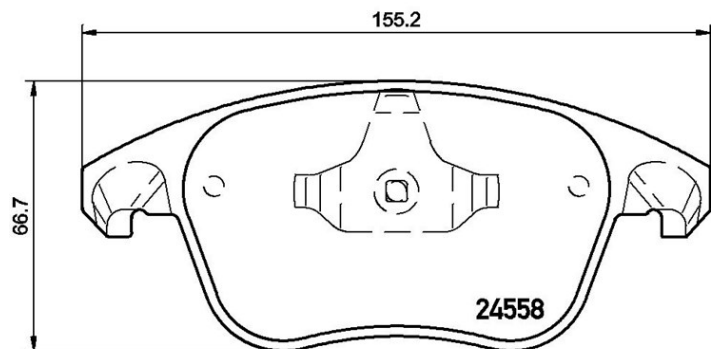

BRAKE PAD

P 61 117

The P 61 117 brake pad is synonymous with reliability

The Brembo brake pad guarantees ultimate safety when braking thanks to the use of more than 100 different compounds, designed according to the type of vehicle and use. Stopping distances reduced to a minimum, maximum driving comfort and silent operation are the most important features of Brembo materials. Brembo brake pads are supplied together with an extensive range of accessories and assembly kits for professional-standard installation.

- ✓ OE-equivalent
- ✓ Brembo quality
- ✓ ECE-R90 certificate
- ✓ Safety
- ✓ Performance
- ✓ Comfort

Technical specifications

EAN code	Axle	Thickness
8020584110058	Front	18 mm
Width	Height	Braking system
155 mm	67 mm	Teves
Wear indicator	WVA number	Accessories
Without	24332,24558	With piston clip