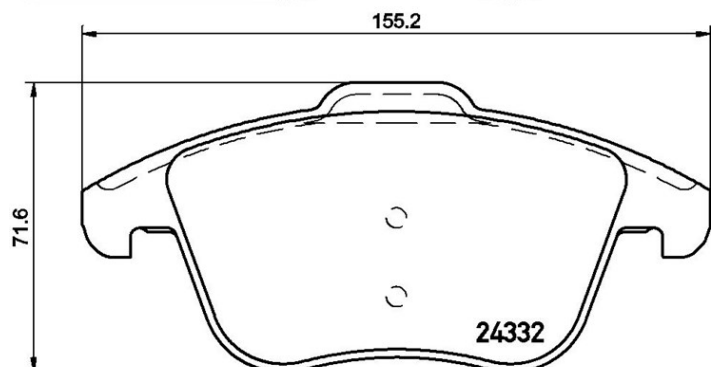

BRAKE PAD

P 61 117

The P 61 117 brake pad is synonymous with reliability

The Brembo brake pad guarantees ultimate safety when braking thanks to the use of more than 100 different compounds, designed according to the type of vehicle and use. Stopping distances reduced to a minimum, maximum driving comfort and silent operation are the most important features of Brembo materials. Brembo brake pads are supplied together with an extensive range of accessories and assembly kits for professional-standard installation.

- ✓ OE-equivalent
- ✓ Brembo quality
- ✓ ECE-R90 certificate
- ✓ Safety
- ✓ Performance
- ✓ Comfort

Technical specifications

EAN code	Axle	Thickness
8020584110058	Front	18 mm
Width	Height	Braking system
155 mm	67 mm	Teves
Wear indicator	WVA number	Accessories
Without	24332,24558	With piston clip