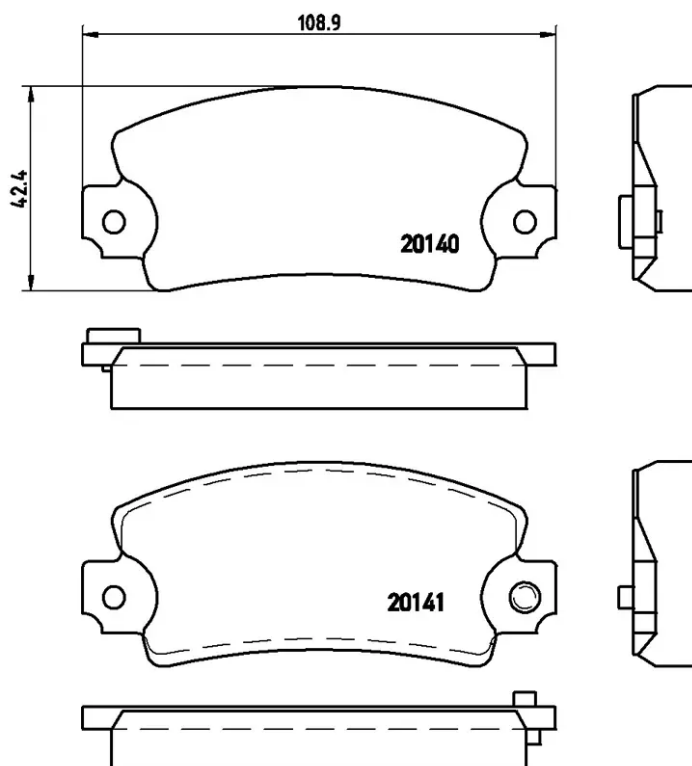

### Technical specifications

EAN code <b>8020584056677</b>	Axle <b>Front</b>	Thickness <b>14 mm</b>
Width <b>109 mm</b>	Height <b>42 mm</b>	Braking system <b>Bendix</b>
Wear indicator <b>Prepared for wear indicator</b>	WVA number <b>20140,20141</b>	Accessories <b>With anti-squeal shim</b>