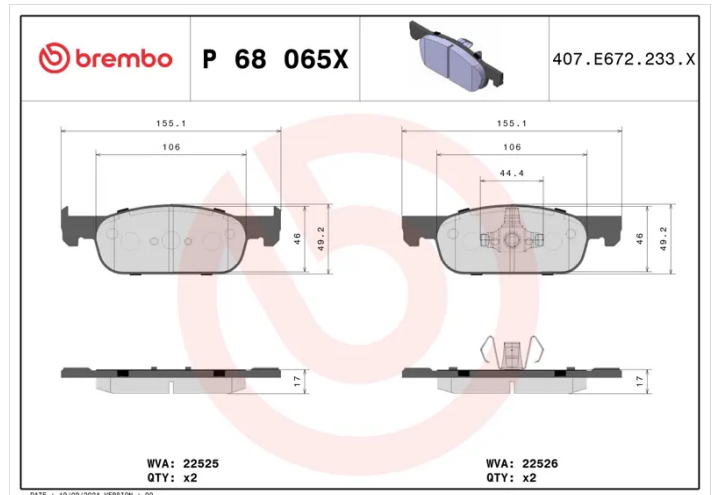

BRAKE PAD XTRA P 68 065X

The P 68 065X Xtra brake pad is synonymous with reliability

Brembo Xtra brake pads, developed to enhance the advantages of the Xtra and Max discs, are made using the special BRM X L01 compound which consists of more than 30 different components. Compared with the compound used for original-equivalent pads, the new solution assures a higher friction coefficient, which translates to more precise and stable braking, at both high and low temperatures. All this makes for greater driving comfort and improved pedal modularity, without compromising the product's mileage output.

- ✓ OE-equivalent
- ✓ Brembo quality
- ✓ ECE-R90 certificate
- ✓ Safety
- ✓ Performance
- ✓ Sports driving

Technical specifications

EAN code 8020584121801	Axle Front	Thickness 17 mm
Width 155 mm	Height 49 mm	Braking system Teves
Wear indicator Without	WVA number 22525,22526	Accessories With anti-squeal shim