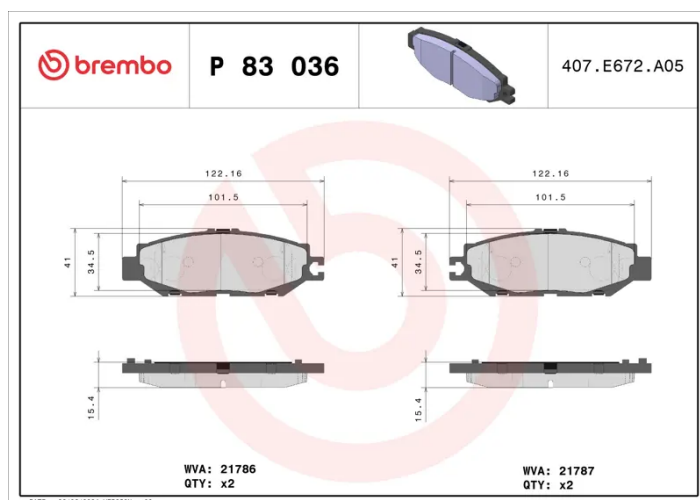

### Technical specifications

|  |                                  |   |
|--|----------------------------------|---|
| EAN code<br><b>8020584057711</b>                     | Axle<br><b>Rear</b>              | Thickness<br><b>16 mm</b>                   |
| Width<br><b>122 mm</b>                               | Height<br><b>41 mm</b>           | Braking system<br><b>Sumitomo</b>           |
| Wear indicator<br><b>Prepared for wear indicator</b> | WVA number<br><b>21786,21787</b> | Accessories<br><b>With anti-squeal shim</b> |