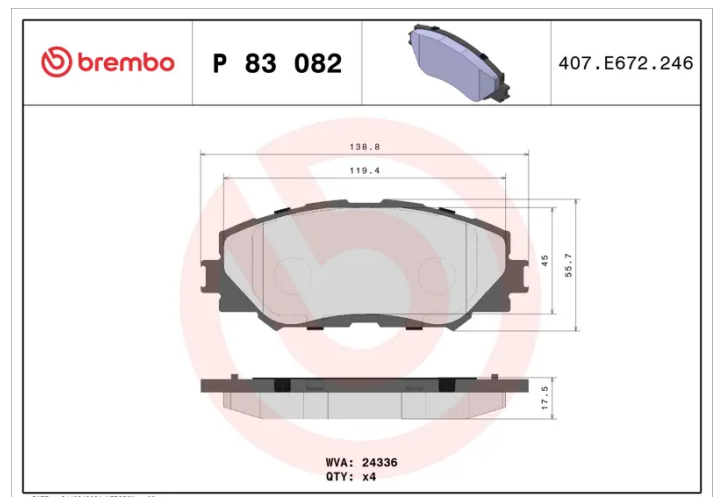

BRAKE PAD

P 83 082

The P 83 082 brake pad is synonymous with reliability

The Brembo brake pad guarantees ultimate safety when braking thanks to the use of more than 100 different compounds, designed according to the type of vehicle and use. Stopping distances reduced to a minimum, maximum driving comfort and silent operation are the most important features of Brembo materials. Brembo brake pads are supplied together with an extensive range of accessories and assembly kits for professional-standard installation.

- ✓ OE-equivalent
- ✓ Brembo quality
- ✓ ECE-R90 certificate
- ✓ Safety
- ✓ Performance
- ✓ Comfort

Technical specifications

EAN code 8020584062203	Axle Front	Thickness 18 mm
Width 139 mm	Height 56 mm	Braking system Akebono
Wear indicator Without	WVA number 24336	Accessories With anti-squeal shim