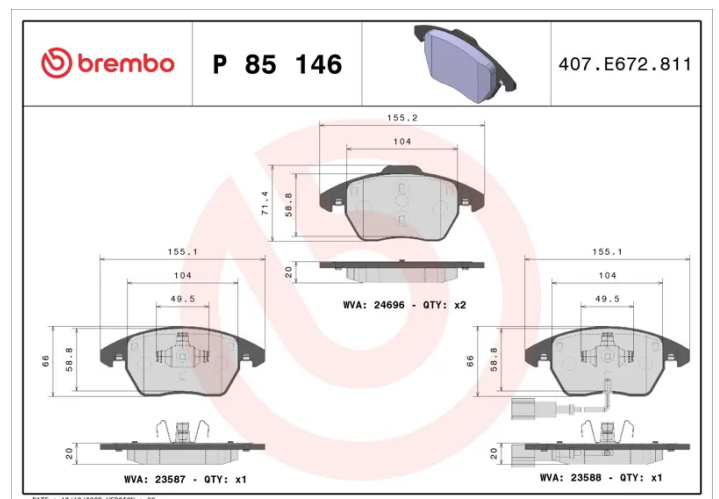

BRAKE PAD

P 85 146

The P 85 146 brake pad is synonymous with reliability

The Brembo brake pad guarantees ultimate safety when braking thanks to the use of more than 100 different compounds, designed according to the type of vehicle and use. Stopping distances reduced to a minimum, maximum driving comfort and silent operation are the most important features of Brembo materials. Brembo brake pads are supplied together with an extensive range of accessories and assembly kits for professional-standard installation.

- ✓ OE-equivalent
- ✓ Brembo quality
- ✓ ECE-R90 certificate
- ✓ Safety
- ✓ Performance
- ✓ Comfort
- ✓ With accessories

Technical specifications

EAN code 8020584081242	Axle Front	Thickness 20 mm
Width 155 mm	Height 66 mm	Braking system Teves
Wear indicator Electric	WVA number 23587,23588,24696	Accessories With accessories With anti-squeal shim With piston clip