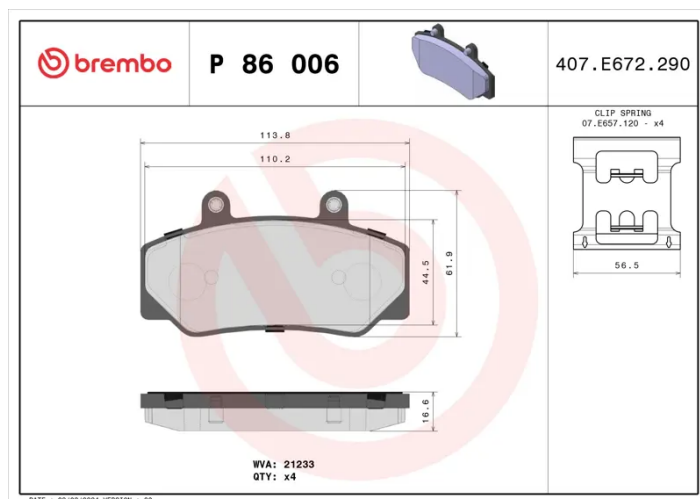

BRAKE PAD

P 86 006

The P 86 006 brake pad is synonymous with reliability

The Brembo brake pad guarantees ultimate safety when braking thanks to the use of more than 100 different compounds, designed according to the type of vehicle and use. Stopping distances reduced to a minimum, maximum driving comfort and silent operation are the most important features of Brembo materials. Brembo brake pads are supplied together with an extensive range of accessories and assembly kits for professional-standard installation.

- ✓ OE-equivalent
- ✓ Brembo quality
- ✓ ECE-R90 certificate
- ✓ Safety
- ✓ Performance
- ✓ Comfort
- ✓ With accessories

Technical specifications

EAN code 8020584058947	Axle Front	Thickness 17 mm
Width 114 mm	Height 62 mm	Braking system Bendix
Wear indicator Without	WVA number 21233	Accessories With accessories With anti-squeal shim