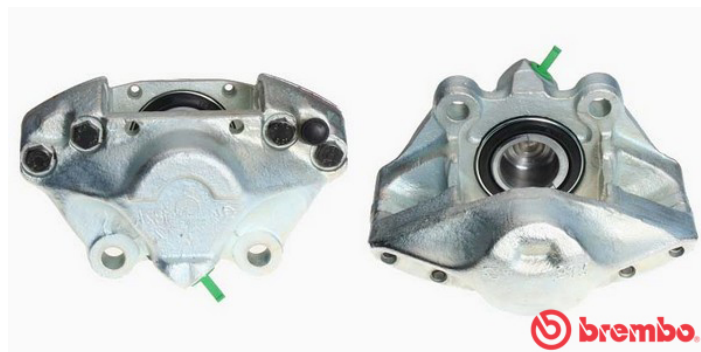

Tekniska data för det renoverade bromsoken

Axel Fram

Kolv diameter
60 mm

Antal kolvar
1

Bromssystem
AKEBONO

Position
Right

EAN-kod
8020584510766

Kompatibla fordon

ISUZU

Modell	Typ	kW	År
CAMPO (KB)	2.2 4WD	66	04/88 12/88
CAMPO (KB)	2.2 D 4WD (KBD42, KBD47)	39	01/83 12/90
D-MAX I (TFR, TFS)	2.5 DiTD (TFR86_)	74	10/02 06/12
D-MAX I (TFR, TFS)	3.0 D 4WD	88	06/03 10/04
KB	2.3 4WD	64	12/90 04/00
KB	2.8 TD 4WD	78	12/90 04/00
KB	3.1 TD 4WD	72	12/94 09/03
TROOPER I (UBS)	2.2 D 4WD	39	05/84 12/89
TROOPER I (UBS)	2.2 TD 4WD	53	03/84 12/91
TROOPER I (UBS)	2.3 4WD	66	09/84 12/91
TROOPER I (UBS)	2.6 4WD	85	11/86 07/91
TROOPER I (UBS)	2.8 TD	74	10/87 12/91
TROOPER I (UBS)	2.8 TD (UBS55)	71	10/87 12/91
TROOPER I (UBS)	2.8 TD (UBS55)	78	10/88 12/91
TROOPER I Open Off-Road Vehicle (UBS)	2.2 D 4x4	39	05/84 07/89
TROOPER I Open Off-Road Vehicle (UBS)	2.2 TD (UBS52)	53	03/84 12/91
TROOPER I Open Off-Road Vehicle (UBS)	2.3 (UBS16)	66	11/85 12/91
TROOPER I Open Off-Road Vehicle (UBS)	2.6 i (UBS17)	85	10/87 12/91