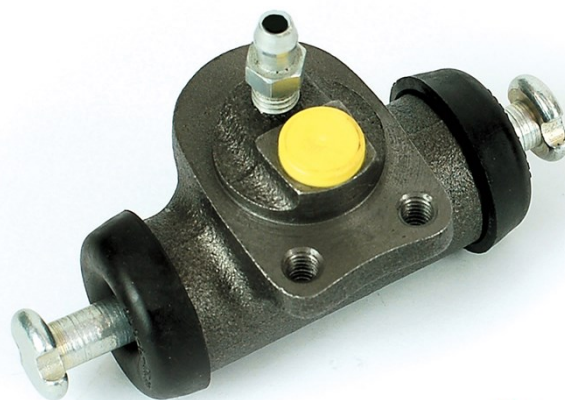

Broms cylinder A 12 047

Tekniska data för bromscylindern

Axel Bak

Diameter
19,05 mm

Gängning
10 x 1

Bromssystem
ATE

Material
Cast Iron

Position

EAN-kod
8432509645635

Kompatibla fordon

OPEL

| Modell | Typ | kW | År |
|-------------------------------|--------|-----|-------------|
| ADMIRAL B | 2.8 | 107 | 03/69 02/75 |
| ADMIRAL B | 2.8 | 103 | 03/75 07/76 |
| ADMIRAL B | 2.8 S | 97 | 03/69 07/75 |
| ADMIRAL B | 2.8 S | 95 | 03/75 01/78 |
| ASCONA A (81_, 86_, 87_, 88_) | 1.6 N | 50 | 10/70 02/75 |
| ASCONA A (81_, 86_, 87_, 88_) | 1.6 S | 55 | 03/75 08/75 |
| ASCONA A (81_, 86_, 87_, 88_) | 1.6 S | 59 | 10/70 02/75 |
| ASCONA A (81_, 86_, 87_, 88_) | 1.9 SR | 66 | 03/71 02/75 |
| ASCONA A (81_, 86_, 87_, 88_) | 1.9 SR | 65 | 03/75 08/75 |
| ASCONA A Voyage (84_, 89_) | 1.6 N | 50 | 10/70 02/75 |
| ASCONA A Voyage (84_, 89_) | 1.6 S | 55 | 03/75 08/75 |
| ASCONA A Voyage (84_, 89_) | 1.6 S | 59 | 10/70 02/75 |
| ASCONA A Voyage (84_, 89_) | 1.9 SR | 65 | 03/75 08/75 |
| ASCONA A Voyage (84_, 89_) | 1.9 SR | 66 | 10/70 02/75 |
| ASCONA B (81_, 86_, 87_, 88_) | 1.2 | 40 | 08/76 02/79 |
| ASCONA B (81_, 86_, 87_, 88_) | 1.3 N | 44 | 03/79 08/81 |
| ASCONA B (81_, 86_, 87_, 88_) | 1.3 S | 55 | 08/79 08/81 |
| ASCONA B (81_, 86_, 87_, 88_) | 1.6 N | 44 | 09/75 08/81 |