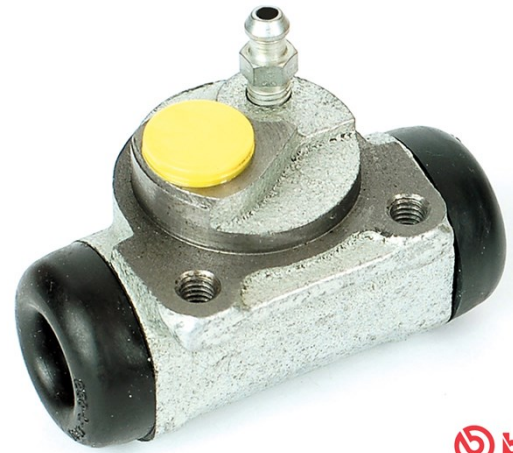

Broms cylinder A 12 205

Tekniska data för bromscylindern

Axel Bak

Diameter
20,64 mm

Gängning
12 x 1

Bromssystem
Bendix

Material
Cast Iron

Position

EAN-kod
8432509601365

Kompatibla fordon

RENAULT			
Modell	Typ	kW	År
CLIO I (B/C57_, 5/357_)	1.1	34	01/91 09/98
CLIO I (B/C57_, 5/357_)	1.1	36	04/92 08/92
CLIO I (B/C57_, 5/357_)	1.2 (5/357Y, 5/357K)	40	01/96 09/98
CLIO I (B/C57_, 5/357_)	1.2 (5/357Y, 5/357K)	43	01/96 09/98
CLIO I (B/C57_, 5/357_)	1.2 (B/C/S572)	44	05/90 03/96
CLIO I (B/C57_, 5/357_)	1.2 (B/C/S577)	40	01/96 12/96
CLIO I (B/C57_, 5/357_)	1.2 (B/C/S57A, B/C57S, 5/357F, 5/357J, 5/357L, 5/357R)	43	05/90 09/98
CLIO I (B/C57_, 5/357_)	1.2 (B/C57R)	40	01/91 06/96
CLIO I (B/C57_, 5/357_)	1.4	59	01/91 09/98
CLIO I (B/C57_, 5/357_)	1.4 (B/C57T, B/C57Y)	58	01/91 09/98
CLIO I (B/C57_, 5/357_)	1.4 (B57J, C57J, B57P)	55	01/91 09/98
CLIO I (B/C57_, 5/357_)	1.7 (B/C574)	68	01/91 12/93
CLIO I (B/C57_, 5/357_)	1.8	70	01/91 09/98
CLIO I (B/C57_, 5/357_)	1.8	66	08/90 04/96
CLIO I (B/C57_, 5/357_)	1.8 (B/C578)	66	08/94 09/98
CLIO I (B/C57_, 5/357_)	1.8 (B/C57C, B/C57U)	65	01/91 09/98
CLIO I (B/C57_, 5/357_)	1.8 Rsi (B/C57H)	79	08/95 09/98
CLIO I (B/C57_, 5/357_)	1.9 D	40	01/97 09/98