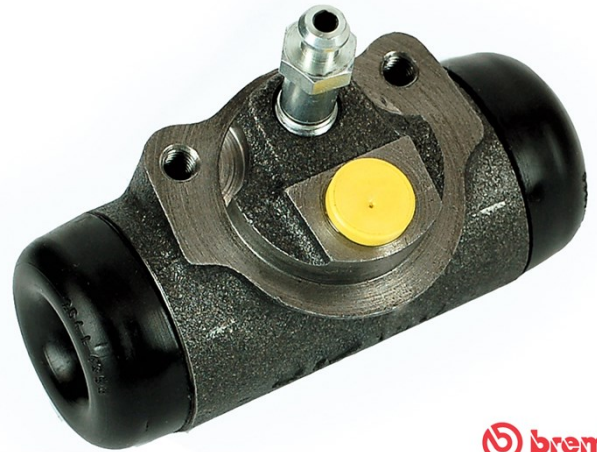

Broms cylinder A 12 521

Tekniska data för bromscylindern

Axel Bak

Diameter
20,64 mm

Gängning
10 x 1

Bromssystem
SANKYO

Material
Cast Iron

Position

EAN-kod
8432509604328

Kompatibla fordon

TOYOTA

| Modell | Typ | kW | År |
|----------------------------|------------------------------------|-----|-------------|
| CROWN (_S1_) | 2.2 D (LS110_) | 53 | 04/80 07/83 |
| CROWN (_S1_) | 2.8 SI (MS112) | 107 | 04/80 07/83 |
| CROWN Station Wagon (_S1_) | 2.8 (MS1K) | 107 | 09/80 09/83 |
| LAND CRUISER (_J4_, _J5_) | 3.0 D 4WD (BJ42_, FJ4_, FJ5_) | 59 | 03/69 10/84 |
| LAND CRUISER (_J4_, _J5_) | 3.4 D (BJ42_V, BJ45_V, BJ46_) | 66 | 08/80 10/84 |
| LAND CRUISER (_J4_, _J5_) | 4.0 D (HJ47_V) | 76 | 08/80 10/84 |
| LAND CRUISER (_J4_, _J5_) | 4.2 (FJ40_V, FJ43_, FJ45_V, FJ55_) | 89 | 01/75 04/86 |
| LAND CRUISER (_J6_) | 3.4 Diesel (BJ60, HJ60) | 66 | 10/81 08/87 |
| LAND CRUISER (_J6_) | 4.0 Diesel (HJ60) | 74 | 01/82 12/85 |
| LAND CRUISER (_J6_) | 4.0 Diesel (HJ60) | 76 | 01/85 12/87 |
| LAND CRUISER (_J6_) | 4.0 Diesel (HJ60_) | 77 | 10/81 01/88 |
| LAND CRUISER (_J6_) | 4.0 Turbo-D (HJ61_V) | 100 | 10/85 12/89 |
| LAND CRUISER (_J6_) | 4.2 (FJ60_V, FJ55_) | 88 | 10/81 01/88 |
| LAND CRUISER (_J7_) | 2.4 (RJ70_, RJ73_) | 77 | 11/84 05/93 |
| LAND CRUISER (_J7_) | 2.4 (RJ70_, RJ73_) | 81 | 11/84 05/93 |
| LAND CRUISER (_J7_) | 2.4 (RJ70_V, RJ73_V) | 84 | 12/88 12/96 |
| LAND CRUISER (_J7_) | 2.4 D (LJ70_) | 53 | 11/84 10/85 |
| LAND CRUISER (_J7_) | 2.4 TD (LJ70) | 66 | 01/90 05/93 |