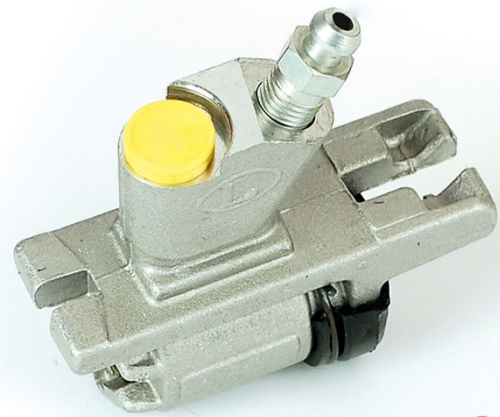

Broms cylinder A 12 991

Tekniska data för bromscylindern

Axel Bak

Diameter
19,05 mm

Gängning
3/8 24 UNF

Bromssystem
TRW

Material
Aluminium

Position

EAN-kod
8432509631485

Kompatibla fordon

FORD			
Modell	Typ	kW	År
CORTINA	1200	34	10/62 09/66
CORTINA	1200	35	10/62 09/66
CORTINA	GT	56	10/62 09/66
CORTINA Coupe	1200	34	10/62 09/66
CORTINA Coupe	1200	35	10/62 09/66
CORTINA Coupe	GT	56	10/62 09/66
CORTINA Estate	1200	34	10/62 09/66
CORTINA Estate	1200	35	10/62 09/66
CORTINA Estate	1500 GT	56	10/62 09/66
ESCORT I (AFH, ATH)	1100	32	01/68 12/74
ESCORT I (AFH, ATH)	1100	29	06/68 06/71
ESCORT I (AFH, ATH)	1100	33	06/68 06/71
ESCORT I (AFH, ATH)	1100	35	06/70 02/76
ESCORT I (AFH, ATH)	1300	35	06/68 06/71
ESCORT I (AFH, ATH)	1300	38	06/68 06/71
ESCORT I (AFH, ATH)	1300	42	06/70 02/76
ESCORT I (AFH, ATH)	1300	53	06/70 02/76
ESCORT I (AFH, ATH)	1300	40	09/73 02/76