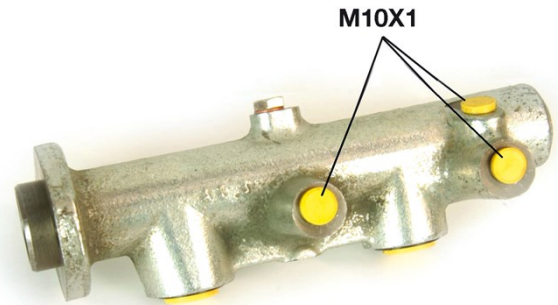

Huvudbroms cylinder M 24 027

Tekniska data för huvudbromscylindern

Axel	Diameter 22,2 mm
Gängning 10 x 1 (3)	Bromssystem APL
Material Cast Iron	Position

EAN-kod
8432509609538

Kompatibla fordon

FORD			
Modell	Typ	kW	År
TRANSIT Box (E_ _)	2.5 DI (EAL, EAS)	51	05/91 06/94
TRANSIT Box (E_ _)	2.5 DI (EAL, EAS)	63	10/92 06/94
TRANSIT Box (E_ _)	2.5 DI (EAS, EAL)	59	05/91 06/94
TRANSIT Box (E_ _)	2.5 TD (EAS, EAL)	74	05/91 06/94
TRANSIT Box (E_ _)	2.5 DI (EAL, EAS)	51	06/94 03/00
TRANSIT Box (T_ _)	1.6 (TAS)	46	09/85 09/92
TRANSIT Box (T_ _)	2.0	56	10/85 03/91
TRANSIT Box (T_ _)	2.0 (TAL, TAS, TGL, TWS)	57	09/85 09/92
TRANSIT Box (T_ _)	2.5 D (TAL, TAS, TGL, TWS)	50	01/86 09/91
TRANSIT Box (T_ _)	2.5 D (TAL, TAS, TGL, TWS)	52	10/88 09/91
TRANSIT Box (V_ _)	1.6 (VS)	48	11/77 10/86
TRANSIT Box (V_ _)	2.0 (VHL, VVS)	57	11/77 10/86
TRANSIT Box (V_ _)	2.5 D (VVL)	50	10/83 10/86
TRANSIT Bus (E_ _)	2.5 DI (EBS, EDS, EDL, ESS, EUS)	51	08/91 07/94
TRANSIT Bus (E_ _)	2.5 DI (EBS, EDS, EGL, ESS, EUS)	59	09/91 07/94
TRANSIT Bus (E_ _)	2.5 TD (EBS, EBL, ECL, EDS, EDL, ESS, EUS)	63	10/92 07/94
TRANSIT Bus (E_ _)	2.5 TD (ECL, EDS, EDL, EGL, ESS, EUS)	74	09/91 07/94
TRANSIT Bus (T_ _)	1.6 (TBL, TES)	46	12/85 01/89