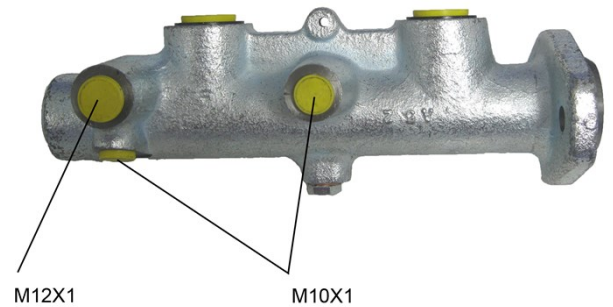

Huvudbroms cylinder M 24 034

Tekniska data för huvudbromscylindern

Axel	Diameter 23,81 mm
Gängning	Bromssystem Bendix
Material Cast Iron	Position

EAN-kod
8432509609606

Kompatibla fordon

FORD			
Modell	Typ	kW	År
TRANSIT Box (E_ _)	2.0	66	09/91 06/94
TRANSIT Box (E_ _)	2.0 i (EAL, EAS)	72	09/91 06/94
TRANSIT Box (E_ _)	2.5 DI (EAL, EAS)	51	05/91 06/94
TRANSIT Box (E_ _)	2.5 DI (EAL, EAS)	63	10/92 06/94
TRANSIT Box (E_ _)	2.5 DI (EAS, EAL)	59	05/91 06/94
TRANSIT Box (E_ _)	2.5 TD (EAS, EAL)	74	05/91 06/94
TRANSIT Box (E_ _)	2.0 (EAL, EAS)	84	06/94 03/00
TRANSIT Box (E_ _)	2.5 DI (EAL, EAS)	51	06/94 03/00
TRANSIT Box (E_ _)	2.5 DI (EAL, EAS)	56	06/94 03/00
TRANSIT Box (E_ _)	2.5 TD (EAL, EAS)	63	06/94 03/00
TRANSIT Box (E_ _)	2.5 TD (EAS)	55	10/98 03/00
TRANSIT Box (E_ _)	2.5 TDI (EAL, EAS)	74	06/94 03/00
TRANSIT Box (T_ _)	2.5 D (TAL, TAS, TGL, TWS)	50	01/86 09/91
TRANSIT Box (T_ _)	2.5 D (TAL, TAS, TGL, TWS)	52	10/88 09/91
TRANSIT Bus (E_ _)	2.0	66	09/91 09/94
TRANSIT Bus (E_ _)	2.0 i (EBL, EDL, EGL, ESS, EUS)	72	09/91 07/94
TRANSIT Bus (E_ _)	2.5 DI (EBS, EDS, EDL, ESS, EUS)	51	08/91 07/94
TRANSIT Bus (E_ _)	2.5 DI (EBS, EDS, EGL, ESS, EUS)	59	09/91 07/94