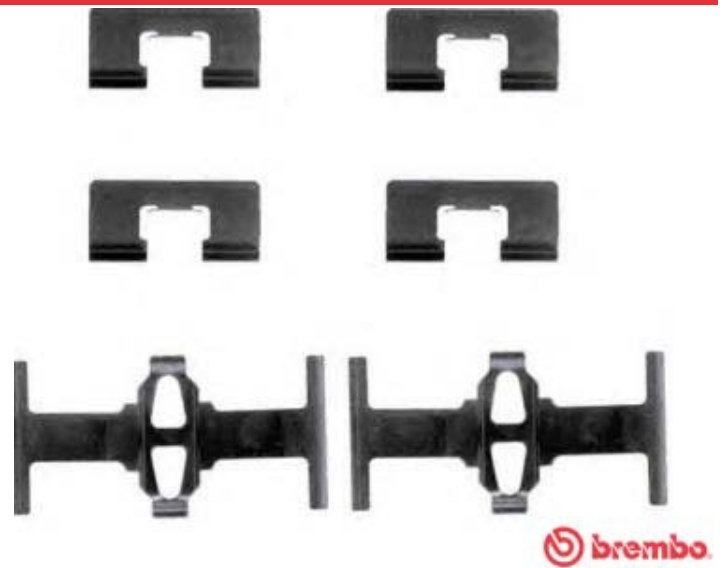

Tekniska data om bromsbeläggstillbehöret

Axel Bak

Typ
FK - Monteringssats

Bredd
mm

Bromssystem
Akebono

EAN-kod
8020584067413

Kompatibla fordon

HONDA			
Modell	Typ	kW	År
CIVIC IV Hatchback (EC, ED, EE)	1.6 i 16V	91	01/88 12/91
CIVIC IV Hatchback (EC, ED, EE)	1.6 i 16V	96	09/87 09/91
CIVIC IV Hatchback (EC, ED, EE)	1.6 i 16V (ED7)	80	10/87 09/91
CIVIC IV Hatchback (EC, ED, EE)	1.6 i 16V (ED7)	81	10/87 09/91
CIVIC IV Saloon (ED)	1.5	74	01/88 08/88
CIVIC IV Saloon (ED)	1.6 16V 4x4	79	11/87 09/91
CIVIC IV Saloon (ED)	1.6 i 16V	96	09/87 09/91
CIVIC IV Saloon (ED)	1.6 i 16V (ED4)	81	10/87 09/91
CIVIC IV Saloon (ED)	1.6 i 16V (ED4)	80	11/87 09/91
CIVIC IV Saloon (ED)	1.6 i 16V 4x4	80	10/89 09/91
JAZZ III (GE_, GG_, GP_, ZA_)	1.2	66	07/08 -
JAZZ III (GE_, GG_, GP_, ZA_)	1.3 HYBRID (GP1)	65	04/11 -
JAZZ III (GE_, GG_, GP_, ZA_)	1.3 i	73	07/08 -
JAZZ III (GE_, GG_, GP_, ZA_)	1.4	74	11/08 -
JAZZ III (GE_, GG_, GP_, ZA_)	1.5 Flexfuel	88	07/08 -
JAZZ III (GE_, GG_, GP_, ZA_)	1.5 i-VTEC	87	09/08 -
JAZZ III (GE_, GG_, GP_, ZA_)	1.5 i-VTEC	88	07/08 -