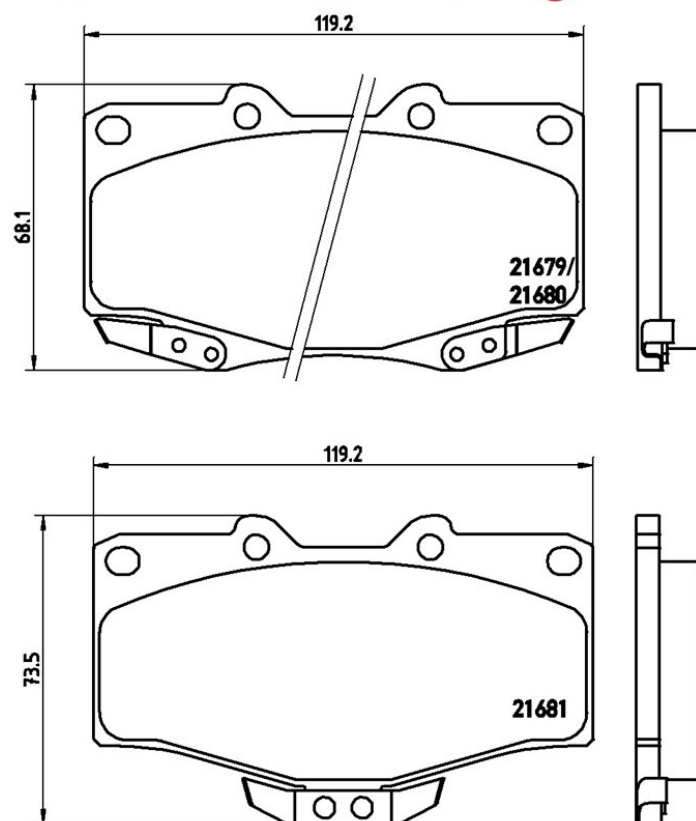

Tekniska data för bromsbeläppen

Axel
Fram

WVA
21679, 21680

Bredd
119,2 mm

Tjocklek
15 mm

Höjd
68,1 - 73,5 mm

Bromssystem
Sumitomo

Funktioner

Slitageindikator
Akustisk

EAN-kod
8020584057445

Kompatibla fordon

BAW

Modell	Typ	kW	År
YUSHENG 007 / BW007	2.0	90	01/11 -
YUSHENG 007 / BW007	2.4	105	01/11 -
YUSHENG 007 / BW007	2.4 All-wheel Drive	105	01/11 12/15

GREAT WALL

Modell	Typ	kW	År