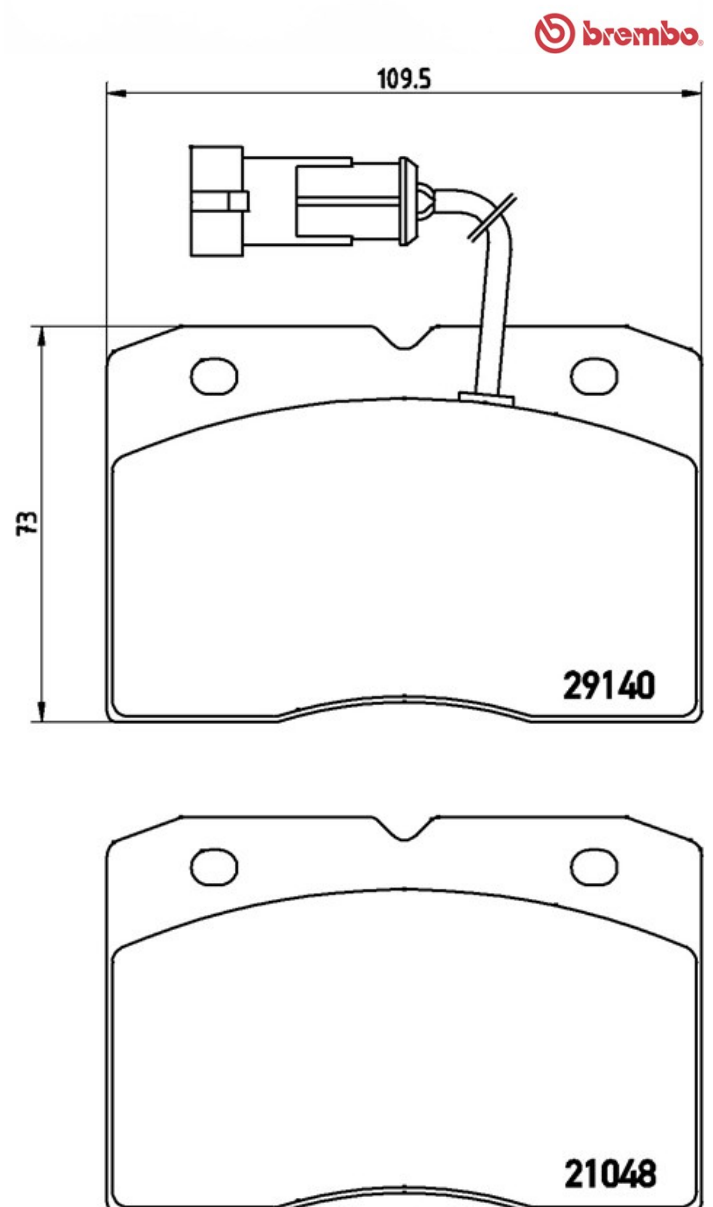

Bromsbelägg P A6 020

 **brembo**
AFTERMARKET

Tekniska data för bromsbeläggen

Axel
Fram

WVA
21048, 29140

Bredd
109,5 mm

Tjocklek
18,3 mm

Höjd
73 mm

Bromssystem
Brembo

Funktioner

Slitageindikator
Elektrisk

EAN-kod
8020584059302

Kompatibla fordon

IVECO

Modell

Typ

kW

År

DAILY II Box Body / Estate	35-10 (12974212, 12974217, 13014111, 13014131, 13014204,...	76	01/89 08/98
DAILY II Box Body / Estate	35-10 (12974212, 12974217, 13014111, 13014131, 13014204,...	80	01/89 08/98
DAILY II Box Body / Estate	35-8 (12934104, 12934111, 12934112, 12934117, 12934124,...	55	01/91 08/98
DAILY II Box Body / Estate	35-8 (12934104, 12934111, 12934112, 12934117, 12934124,...	60	01/91 08/98
DAILY II Box Body / Estate	40-10 V	76	01/90 04/96
DAILY II Box Body / Estate	45-10 V (13034204, 13034211, 13034212, 13034224,...	76	01/89 04/96
DAILY II Bus	A 40-10 (94139111, 94139131, 94139311, 94139315,...	76	01/91 12/96
DAILY II Bus	A 40-10 (95719111, 95719131, 95719311, 95719315,...	76	09/96 05/99
DAILY II Bus	A 45-10 (94159111, 94159131, 94159211, 94159311,...	76	01/91 04/96
DAILY II Bus	A 45-10 (95739111, 95739131, 95739311, 95739317,...	76	05/96 05/99
DAILY II Dumptruck	45-10 (13031204, 13031211, 13031212, 13031224, 13031231,...	76	01/92 04/96
DAILY II Dumptruck	49-10 K (15056204, 15056211, 15056304, 15056311)	76	05/96 05/99
DAILY II Platform/Chassis	35-10	80	01/89 12/96
DAILY II Platform/Chassis	35-10 (12971112, 12971212, 12971312, 12971317, 12976112,...	68	01/89 12/96
DAILY II Platform/Chassis	35-10 (12971112, 12971212, 12971312, 12971317, 12976112,...	76	01/89 12/96
DAILY II Platform/Chassis	35-8 (12931102, 12931104, 12931111, 12931112, 12931117,...	55	01/89 08/98
DAILY II Platform/Chassis	35-8 (12931102, 12931104, 12931111, 12931112, 12931117,...	60	01/89 08/98
DAILY II Platform/Chassis	45-10 (13031204, 13031211, 13031212, 13031224, 13031231,...	76	01/89 04/96
DAILY II Platform/Chassis	49-10 (15050304, 15050404, 15050411, 15051204, 15051211,...	76	05/96 05/99