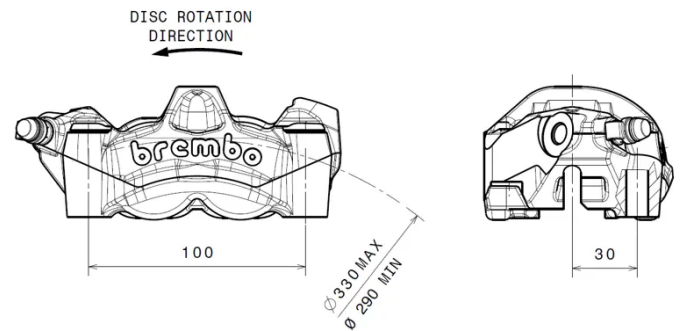

CALIPER 920A88580

The 920A88580 caliper is synonymous with reliability

This is Brembo's original equipment genuine spare part chosen by motorbike manufacturers worldwide.

- ✓ Genuine
- ✓ Brembo quality
- ✓ Safety
- ✓ Performance
- ✓ Comfort
- ✓ Durability

Technical specifications

Piston size
30 mm

Number of pistons
4

Pads included
No

Caliper material
Aluminium

Piston material
Aluminium

Units per box
1

COMPATIBLE VEHICLES