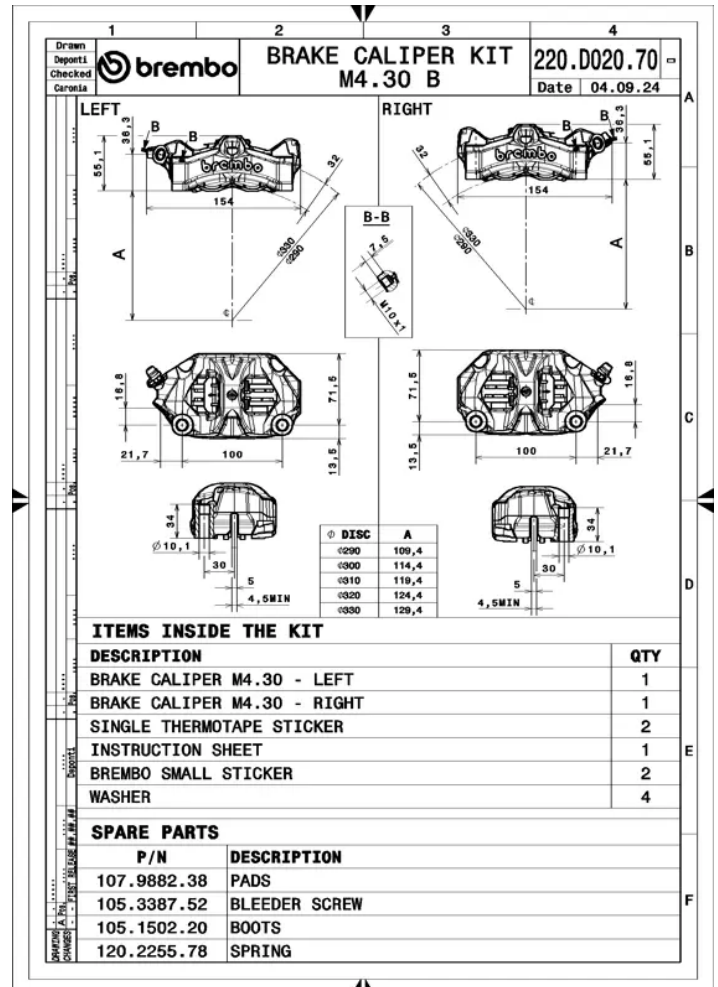

- ✓ OE-equivalent
- ✓ Brembo quality
- ✓ Safety
- ✓ Performance
- ✓ Exclusive style
- ✓ Racing inspired
- ✓ Sports driving

Technical specifications

Surface width
32-34 mm

Pads included
No

Units per box
0

COMPATIBLE VEHICLES